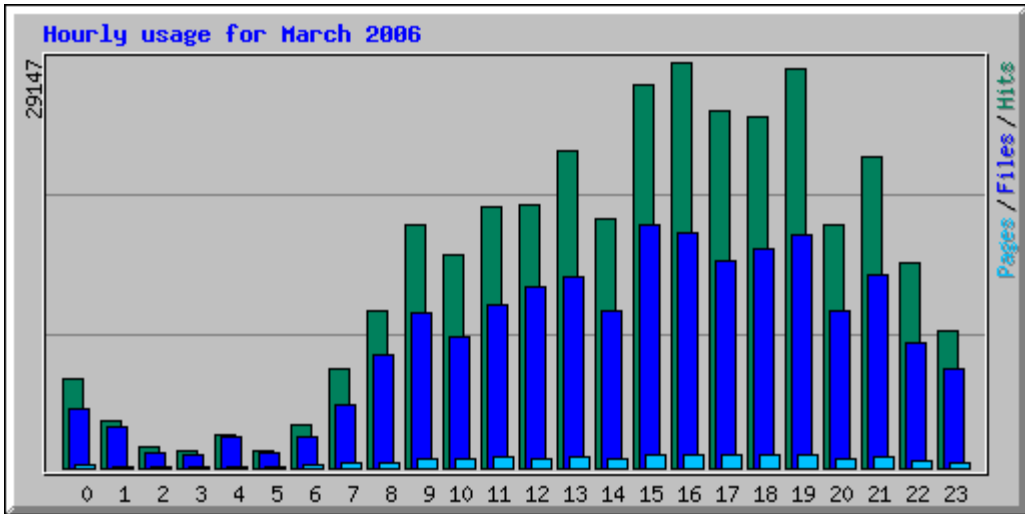

18	7358	2.11%	4530	2.06%	452	3.61%	114	2.90%	200	11.08%	24591	0.82%
19	11440	3.28%	6674	3.03%	464	3.71%	130	3.31%	228	12.63%	58525	1.94%
20	11940	3.42%	7214	3.27%	543	4.34%	168	4.27%	247	13.68%	202235	6.70%
21	8853	2.54%	5411	2.46%	357	2.85%	117	2.98%	216	11.97%	151761	5.03%
22	31649	9.07%	17775	8.07%	951	7.60%	209	5.32%	320	17.73%	386310	12.81%
23	12105	3.47%	6256	2.84%	414	3.31%	83	2.11%	181	10.03%	139664	4.63%
24	7565	2.17%	5526	2.51%	325	2.60%	79	2.01%	177	9.81%	108705	3.60%
25	20237	5.80%	13064	5.93%	609	4.87%	185	4.71%	263	14.57%	218463	7.24%
26	12780	3.66%	8101	3.68%	356	2.85%	123	3.13%	231	12.80%	145223	4.81%
27	20186	5.78%	10533	4.78%	583	4.66%	133	3.38%	251	13.91%	183724	6.09%
28	13121	3.76%	8158	3.70%	405	3.24%	160	4.07%	244	13.52%	266788	8.84%
29	9827	2.82%	5296	2.40%	351	2.81%	90	2.29%	217	12.02%	209496	6.95%
30	6407	1.84%	4005	1.82%	231	1.85%	70	1.78%	196	10.86%	123642	4.10%
31	11116	3.18%	8349	3.79%	380	3.04%	148	3.77%	262	14.52%	113494	3.76%

Hourly Statistics for March 2006												
Hour	Hits			Files			Pages			KBytes		
	Avg	Total		Avg	Total		Avg	Total		Avg	Total	
0	205	6374	1.83%	136	4229	1.92%	7	243	1.94%	1178	36512	1.21%
1	109	3406	0.98%	95	2974	1.35%	3	99	0.79%	479	14856	0.49%
2	48	1511	0.43%	32	1022	0.46%	2	73	0.58%	219	6802	0.23%
3	41	1271	0.36%	29	918	0.42%	1	53	0.42%	189	5861	0.19%
4	76	2379	0.68%	69	2155	0.98%	2	68	0.54%	356	11041	0.37%
5	40	1251	0.36%	34	1083	0.49%	2	66	0.53%	384	11895	0.39%
6	99	3069	0.88%	70	2190	0.99%	4	154	1.23%	749	23233	0.77%