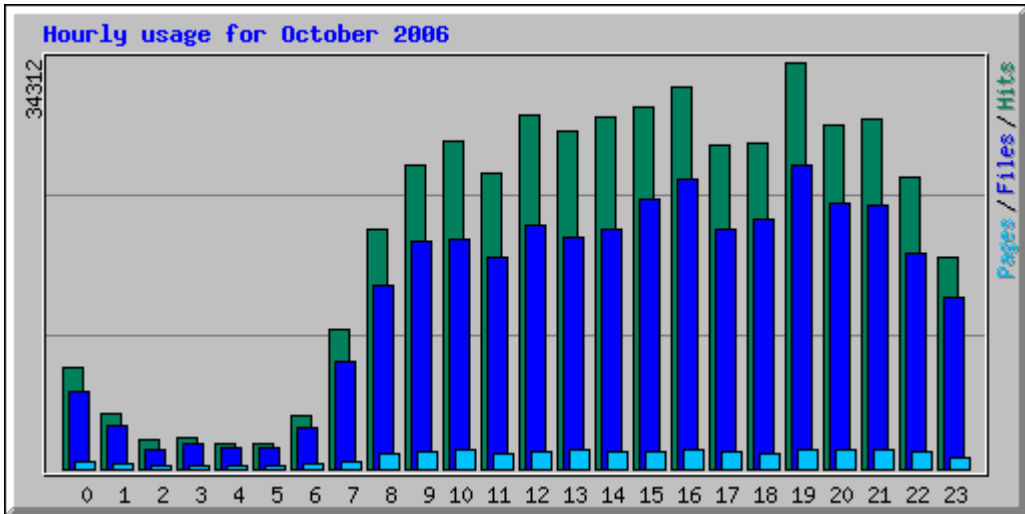

12	19796	4.14%	15270	4.32%	1172	4.44%	379	3.84%	320	11.48%	2267778	5.16%
13	16713	3.50%	12630	3.58%	1031	3.90%	335	3.40%	282	10.11%	1527364	3.47%
14	13214	2.76%	10012	2.83%	762	2.88%	300	3.04%	257	9.22%	1119351	2.55%
15	9818	2.05%	7159	2.03%	655	2.48%	294	2.98%	249	8.93%	851322	1.94%
16	12051	2.52%	8325	2.36%	670	2.54%	293	2.97%	267	9.58%	1228022	2.79%
17	15808	3.31%	11764	3.33%	1220	4.62%	311	3.15%	303	10.87%	1942874	4.42%
18	13827	2.89%	9979	2.83%	1062	4.02%	320	3.24%	303	10.87%	1592280	3.62%
19	11178	2.34%	7559	2.14%	921	3.49%	318	3.22%	292	10.47%	1815629	4.13%
20	12257	2.56%	9620	2.72%	820	3.10%	291	2.95%	269	9.65%	1755395	3.99%
21	5054	1.06%	3464	0.98%	390	1.48%	191	1.94%	211	7.57%	542503	1.23%
22	7314	1.53%	6186	1.75%	514	1.95%	279	2.83%	293	10.51%	602748	1.37%
23	16042	3.36%	11383	3.22%	872	3.30%	309	3.13%	289	10.37%	1022883	2.33%
24	17130	3.58%	13092	3.71%	1030	3.90%	359	3.64%	341	12.23%	2541918	5.78%
25	12986	2.72%	10357	2.93%	812	3.07%	296	3.00%	332	11.91%	1112140	2.53%
26	7243	1.52%	5545	1.57%	419	1.59%	187	1.90%	218	7.82%	655854	1.49%
27	4895	1.02%	3646	1.03%	363	1.37%	188	1.91%	234	8.39%	569589	1.30%
28	5365	1.12%	3782	1.07%	395	1.50%	177	1.79%	189	6.78%	397052	0.90%
29	17778	3.72%	12457	3.53%	868	3.29%	326	3.30%	313	11.23%	1237015	2.81%
30	25690	5.37%	17421	4.93%	1166	4.41%	397	4.02%	352	12.63%	1197822	2.73%
31	20156	4.22%	15285	4.33%	1224	4.63%	407	4.12%	362	12.98%	1702367	3.87%

Hourly Statistics for October 2006												
Hour	Hits			Files			Pages			KBytes		
	Avg	Total	1.79%	Avg	Total	1.85%	Avg	Total	1.93%	Avg	Total	0.93%
0	275	8534	1.79%	210	6529	1.85%	16	511	1.93%	13225	409971	0.93%