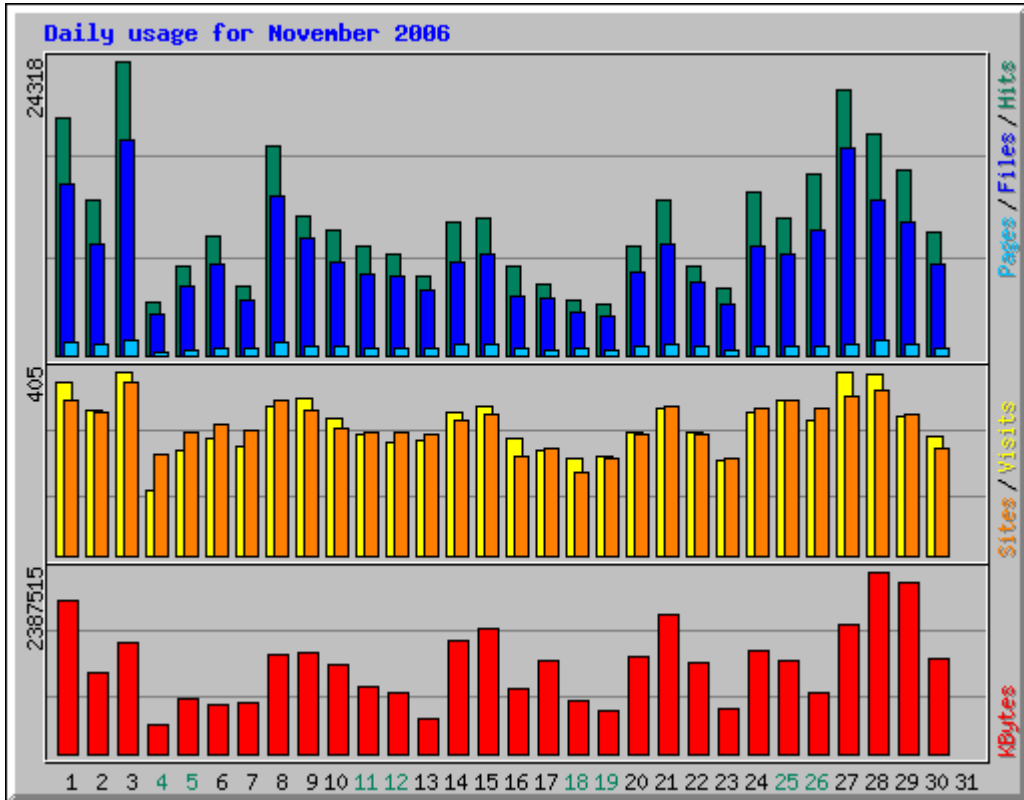

Code 304 - Not Modified	74307
Code 401 - Unauthorized	227
Code 403 - Forbidden	17
Code 404 - Not Found	8465
Code 405 - Method Not Allowed	1

Daily Statistics for November 2006												
Day	Hits		Files		Pages		Visits		Sites		KBytes	
1	19591	5.90%	14089	5.72%	1120	5.12%	379	4.37%	339	14.27%	2013005	5.73%
2	12885	3.88%	9132	3.71%	909	4.16%	319	3.68%	314	13.22%	1051613	3.00%
3	24318	7.33%	17754	7.21%	1206	5.51%	403	4.65%	381	16.04%	1444015	4.11%
4	4422	1.33%	3350	1.36%	290	1.33%	145	1.67%	223	9.39%	370665	1.06%
5	7409	2.23%	5751	2.34%	401	1.83%	230	2.65%	271	11.41%	709114	2.02%
6	9792	2.95%	7506	3.05%	583	2.66%	256	2.96%	290	12.21%	644847	1.84%
7	5736	1.73%	4526	1.84%	578	2.64%	239	2.76%	274	11.53%	679847	1.94%
8	17316	5.22%	13096	5.32%	1102	5.04%	330	3.81%	343	14.44%	1307557	3.72%
9	11466	3.45%	9744	3.96%	721	3.30%	346	3.99%	320	13.47%	1311941	3.74%