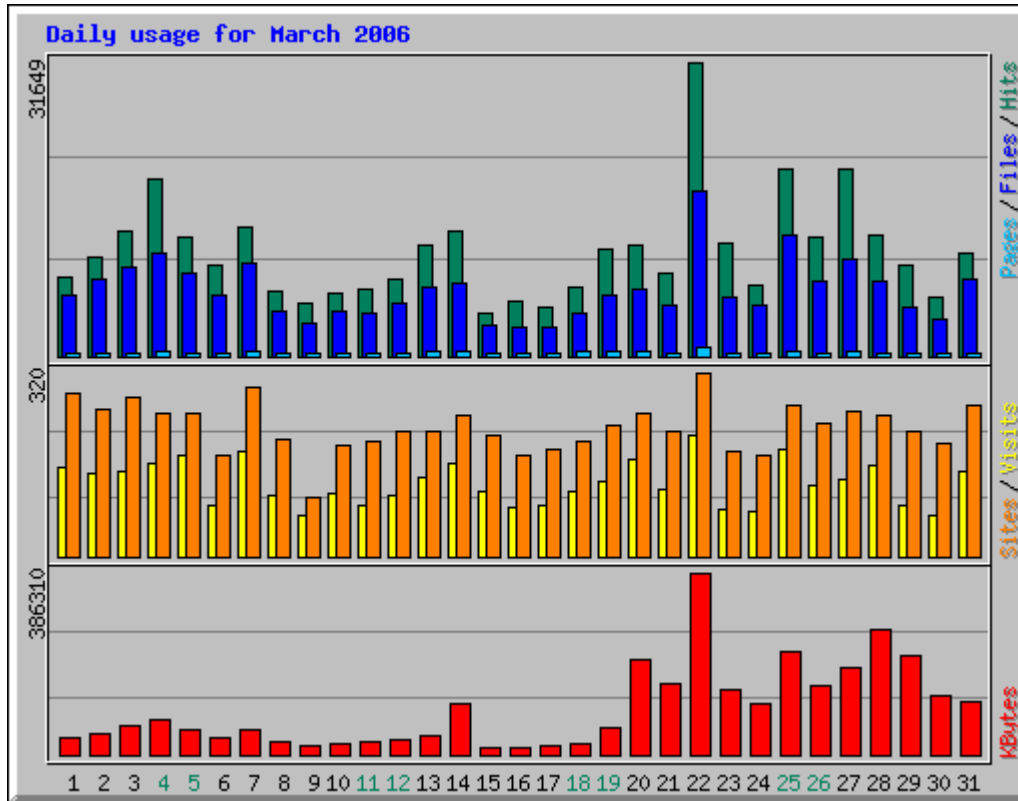

Daily Statistics for March 2006												
Day	Hits		Files		Pages		Visits		Sites		KBytes	
1	8535	2.45%	6532	2.96%	324	2.59%	156	3.97%	285	15.79%	34367	1.14%
2	10736	3.08%	8262	3.75%	361	2.88%	143	3.64%	255	14.13%	45335	1.50%
3	13393	3.84%	9549	4.33%	400	3.20%	149	3.79%	277	15.35%	59878	1.99%
4	19004	5.44%	11021	5.00%	506	4.04%	162	4.12%	247	13.68%	75084	2.49%
5	12895	3.69%	8857	4.02%	416	3.32%	177	4.50%	248	13.74%	54225	1.80%
6	9709	2.78%	6504	2.95%	312	2.49%	88	2.24%	176	9.75%	36740	1.22%
7	13876	3.98%	10054	4.56%	443	3.54%	182	4.63%	293	16.23%	51198	1.70%
8	7008	2.01%	4874	2.21%	256	2.05%	105	2.67%	205	11.36%	26194	0.87%
9	5628	1.61%	3637	1.65%	256	2.05%	72	1.83%	104	5.76%	19293	0.64%
10	6846	1.96%	4826	2.19%	272	2.17%	108	2.75%	193	10.69%	23833	0.79%
11	7143	2.05%	4644	2.11%	272	2.17%	87	2.21%	199	11.02%	26823	0.89%
12	8306	2.38%	5682	2.58%	377	3.01%	107	2.72%	218	12.08%	30430	1.01%
13	11969	3.43%	7384	3.35%	558	4.46%	138	3.51%	216	11.97%	41117	1.36%
14	13474	3.86%	7961	3.61%	565	4.52%	161	4.10%	245	13.57%	109222	3.62%
15	4702	1.35%	3396	1.54%	249	1.99%	113	2.88%	212	11.75%	15736	0.52%
16	5931	1.70%	3051	1.38%	275	2.20%	86	2.19%	177	9.81%	15258	0.51%
17	5307	1.52%	3215	1.46%	250	2.00%	88	2.24%	186	10.30%	18976	0.63%