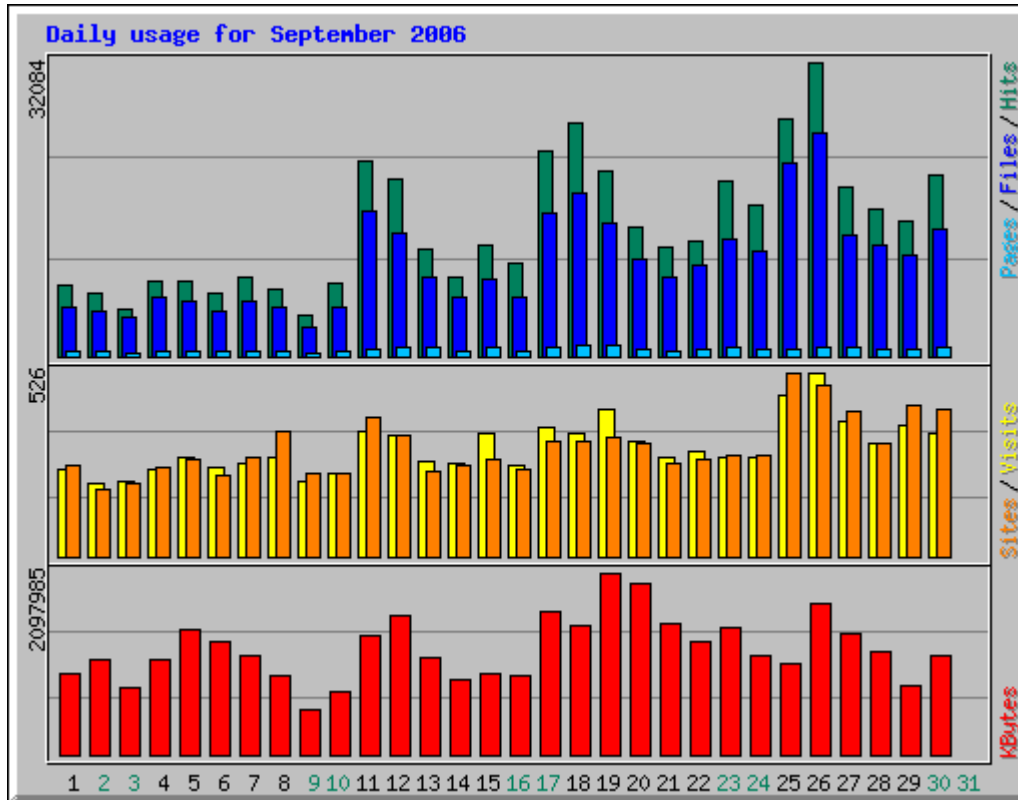

Code 401 - Unauthorized	150
Code 403 - Forbidden	9
Code 404 - Not Found	23514
Code 405 - Method Not Allowed	1

Daily Statistics for September 2006												
Day	Hits		Files		Pages		Visits		Sites		KBytes	
1	7764	1.83%	5456	1.77%	546	2.41%	249	2.67%	259	8.85%	941851	2.57%
2	6905	1.63%	4964	1.61%	580	2.56%	210	2.25%	190	6.50%	1101315	3.00%
3	5165	1.22%	4250	1.38%	404	1.78%	213	2.28%	209	7.15%	768900	2.09%
4	8290	1.96%	6371	2.07%	548	2.42%	247	2.65%	256	8.75%	1105287	3.01%
5	8119	1.92%	6065	1.97%	616	2.72%	281	3.01%	277	9.47%	1451199	3.95%
6	6938	1.64%	4980	1.62%	584	2.58%	255	2.73%	229	7.83%	1303424	3.55%
7	8715	2.06%	6066	1.97%	644	2.84%	265	2.84%	283	9.68%	1140936	3.11%
8	7311	1.73%	5350	1.74%	550	2.43%	284	3.04%	357	12.21%	921712	2.51%
9	4555	1.07%	3272	1.06%	411	1.81%	216	2.32%	239	8.17%	516147	1.41%
10	7907	1.87%	5426	1.76%	560	2.47%	235	2.52%	240	8.21%	730526	1.99%