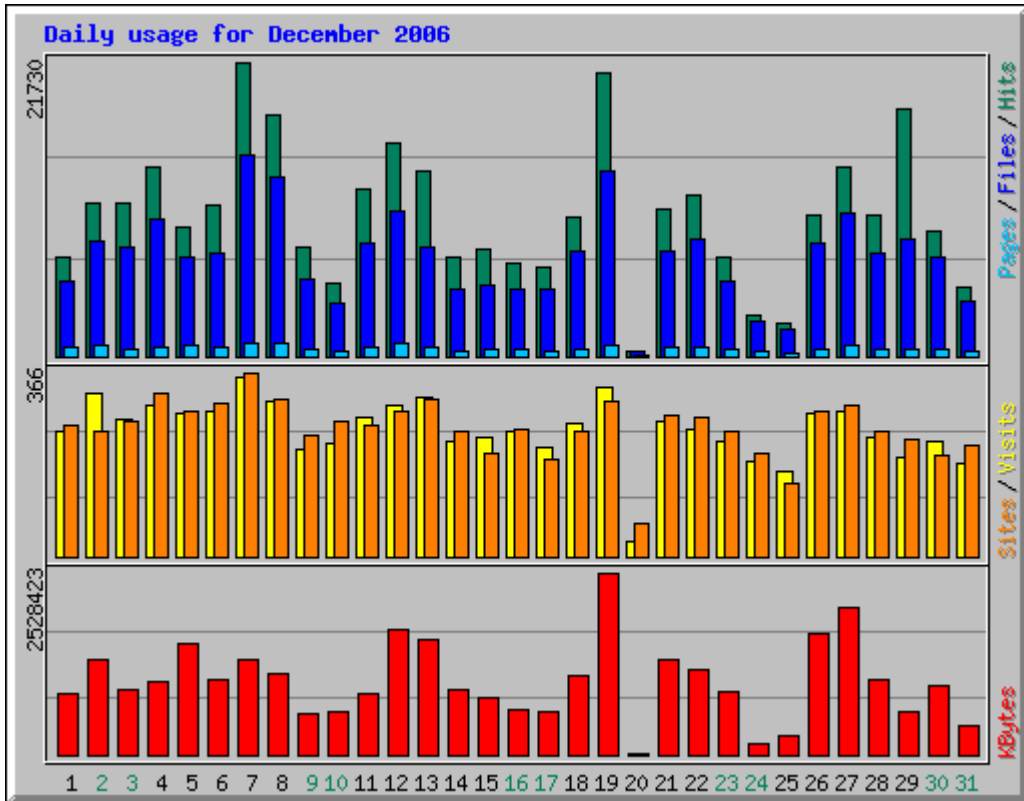

Code 401 - Unauthorized	84
Code 403 - Forbidden	15
Code 404 - Not Found	23912

Daily Statistics for December 2006												
Day	Hits		Files		Pages		Visits		Sites		KBytes	
1	7308	2.26%	5527	2.44%	646	3.51%	249	3.19%	261	12.93%	853716	2.70%
2	11373	3.52%	8513	3.75%	741	4.03%	326	4.18%	250	12.38%	1312399	4.15%
3	11244	3.48%	8017	3.53%	580	3.15%	272	3.49%	268	13.27%	910211	2.88%
4	13899	4.30%	10105	4.45%	738	4.01%	302	3.87%	323	16.00%	1016341	3.21%
5	9485	2.94%	7290	3.21%	778	4.23%	283	3.63%	287	14.21%	1537846	4.86%
6	11189	3.46%	7681	3.39%	701	3.81%	289	3.71%	304	15.06%	1033325	3.27%
7	21730	6.73%	14867	6.55%	964	5.24%	355	4.55%	366	18.13%	1329346	4.20%
8	17877	5.53%	13171	5.81%	890	4.84%	310	3.98%	311	15.40%	1137794	3.60%
9	8025	2.48%	5714	2.52%	445	2.42%	211	2.71%	241	11.94%	577575	1.83%
10	5402	1.67%	3865	1.70%	389	2.12%	226	2.90%	270	13.37%	593786	1.88%
11	12372	3.83%	8396	3.70%	658	3.58%	277	3.55%	260	12.88%	853576	2.70%