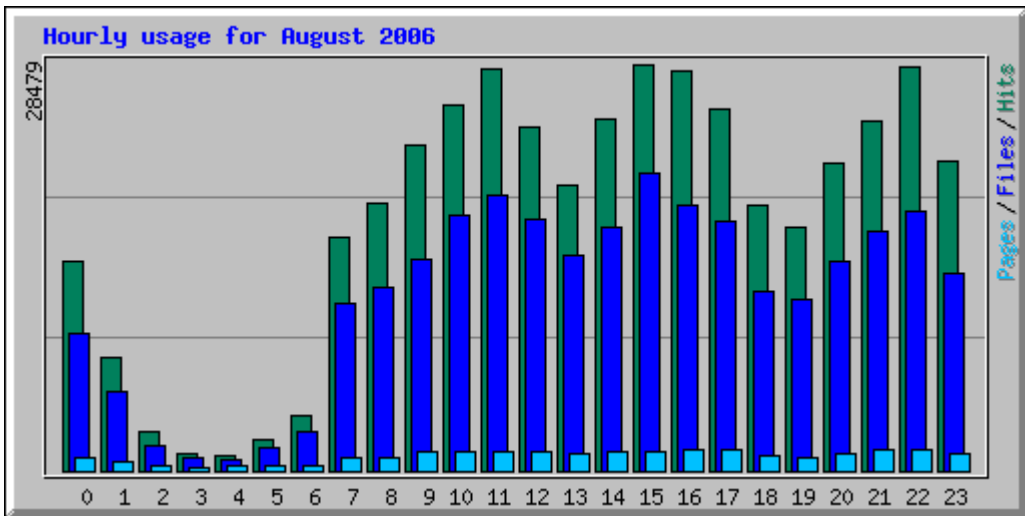

13	18119	4.24%	11682	3.97%	767	3.13%	315	3.34%	316	10.96%	978890	2.67%
14	13690	3.21%	10130	3.44%	791	3.23%	307	3.25%	308	10.68%	951924	2.59%
15	15350	3.59%	10714	3.64%	998	4.07%	321	3.40%	352	12.21%	1681802	4.58%
16	13490	3.16%	9291	3.16%	729	2.97%	277	2.93%	283	9.81%	1202808	3.28%
17	13011	3.05%	9256	3.14%	832	3.39%	341	3.61%	415	14.39%	1179963	3.21%
18	19797	4.64%	11807	4.01%	1047	4.27%	359	3.80%	343	11.89%	1792976	4.88%
19	24234	5.67%	15942	5.42%	951	3.88%	380	4.02%	409	14.18%	1462808	3.98%
20	11609	2.72%	8044	2.73%	660	2.69%	277	2.93%	280	9.71%	795341	2.17%
21	17526	4.10%	13251	4.50%	851	3.47%	382	4.04%	470	16.30%	985477	2.68%
22	10003	2.34%	6823	2.32%	753	3.07%	285	3.02%	314	10.89%	1420078	3.87%
23	8186	1.92%	5865	1.99%	673	2.74%	292	3.09%	294	10.19%	1318058	3.59%
24	7503	1.76%	5155	1.75%	576	2.35%	240	2.54%	276	9.57%	1072325	2.92%
25	8406	1.97%	6035	2.05%	578	2.36%	253	2.68%	250	8.67%	809541	2.20%
26	19849	4.65%	12688	4.31%	1074	4.38%	319	3.38%	296	10.26%	1247455	3.40%
27	15222	3.56%	10565	3.59%	868	3.54%	351	3.72%	348	12.07%	953294	2.60%
28	15021	3.52%	10766	3.66%	842	3.43%	344	3.64%	317	10.99%	1101352	3.00%
29	12361	2.89%	8420	2.86%	810	3.30%	281	2.98%	266	9.22%	1141514	3.11%
30	14693	3.44%	10490	3.56%	1003	4.09%	328	3.47%	401	13.90%	2189623	5.96%
31	7938	1.86%	6095	2.07%	674	2.75%	272	2.88%	265	9.19%	1389979	3.78%

Hourly Statistics for August 2006												
Hour	Hits			Files			Pages			KBytes		
	Avg	Total		Avg	Total		Avg	Total		Avg	Total	
0	471	14602	3.42%	309	9599	3.26%	29	905	3.69%	36848	1142301	3.11%
1	256	7950	1.86%	180	5610	1.91%	19	589	2.40%	20325	630065	1.72%