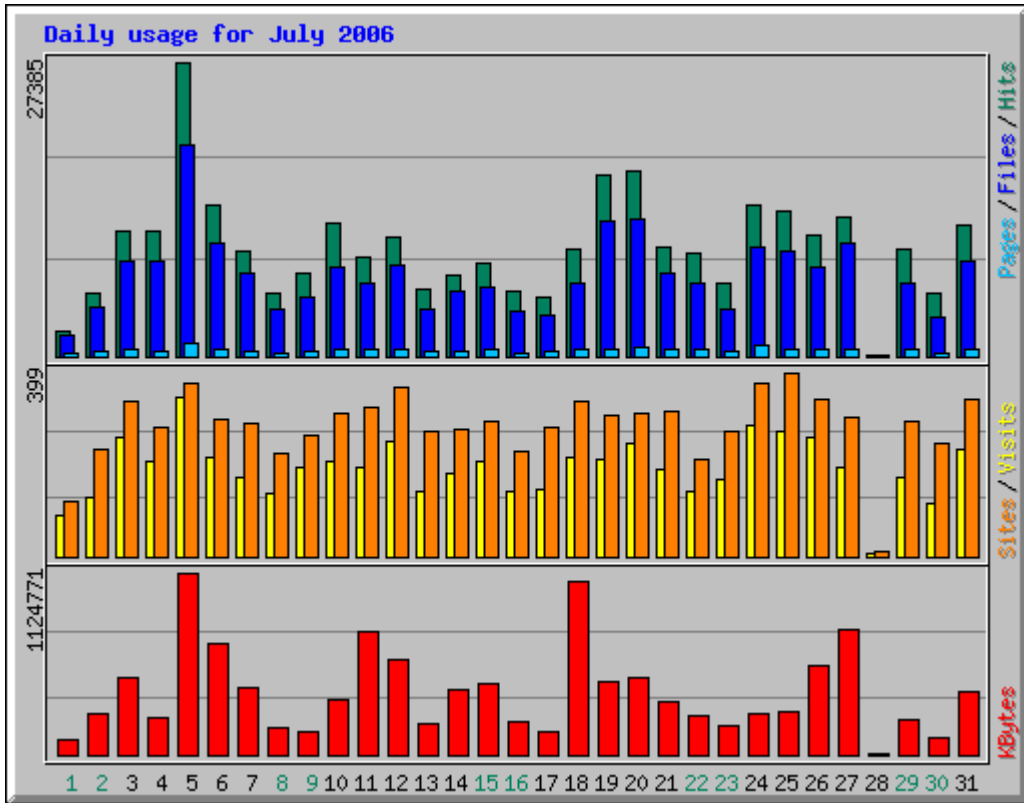

Code 401 - Unauthorized	58
Code 403 - Forbidden	67
Code 404 - Not Found	7691

Daily Statistics for July 2006												
Day	Hits		Files		Pages		Visits		Sites		KBytes	
1	2338	0.74%	1908	0.83%	264	1.44%	91	1.55%	118	4.54%	96277	0.80%
2	5882	1.87%	4555	1.98%	418	2.28%	129	2.19%	232	8.93%	255571	2.13%
3	11606	3.70%	8937	3.89%	705	3.85%	258	4.38%	334	12.86%	470496	3.93%
4	11702	3.73%	8933	3.89%	542	2.96%	204	3.47%	281	10.82%	229776	1.92%
5	27385	8.72%	19715	8.58%	1261	6.89%	345	5.86%	376	14.47%	1124771	9.39%
6	14108	4.49%	10445	4.55%	705	3.85%	214	3.64%	298	11.47%	684496	5.71%
7	9865	3.14%	7673	3.34%	552	3.02%	171	2.91%	287	11.05%	412520	3.44%
8	5922	1.89%	4372	1.90%	347	1.90%	137	2.33%	224	8.62%	165296	1.38%
9	7672	2.44%	5472	2.38%	525	2.87%	193	3.28%	262	10.08%	144898	1.21%
10	12363	3.94%	8233	3.59%	612	3.34%	208	3.54%	312	12.01%	345690	2.89%
11	9183	2.93%	6840	2.98%	585	3.20%	194	3.30%	322	12.39%	762837	6.37%