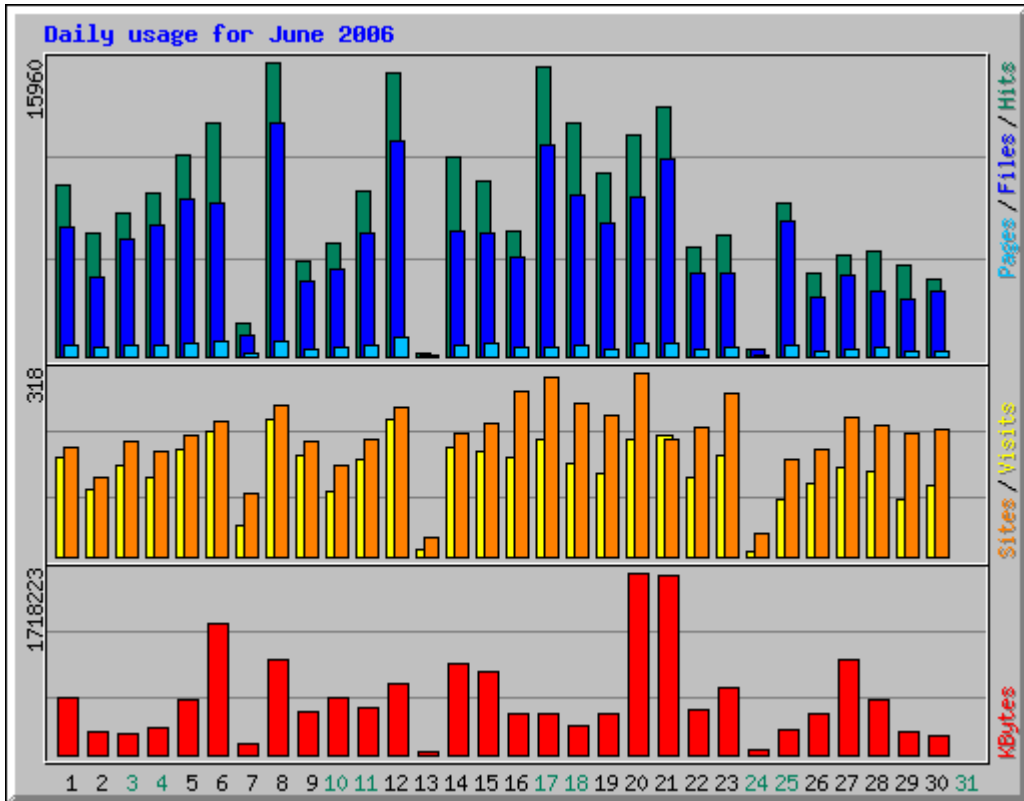

Code 401 - Unauthorized	69
Code 403 - Forbidden	2
Code 404 - Not Found	7338

Daily Statistics for June 2006												
Day	Hits		Files		Pages		Visits		Sites		KBytes	
1	9306	3.77%	6957	3.81%	589	3.85%	170	3.79%	190	10.23%	532161	3.32%
2	6726	2.73%	4319	2.36%	515	3.36%	117	2.61%	136	7.32%	221673	1.38%
3	7803	3.17%	6398	3.50%	578	3.77%	157	3.50%	199	10.71%	200408	1.25%
4	8868	3.60%	7086	3.88%	623	4.07%	138	3.08%	182	9.80%	261352	1.63%
5	10906	4.42%	8484	4.64%	665	4.34%	185	4.13%	209	11.25%	525976	3.28%
6	12691	5.15%	8318	4.55%	772	5.04%	215	4.80%	235	12.65%	1230269	7.67%
7	1789	0.73%	1146	0.63%	130	0.85%	54	1.21%	109	5.87%	106976	0.67%
8	15960	6.47%	12679	6.94%	855	5.58%	236	5.27%	260	13.99%	889195	5.54%
9	5119	2.08%	4103	2.24%	434	2.83%	173	3.86%	199	10.71%	409689	2.55%
10	6119	2.48%	4740	2.59%	435	2.84%	112	2.50%	156	8.40%	531425	3.31%
11	8959	3.63%	6680	3.65%	638	4.17%	167	3.73%	203	10.93%	446520	2.78%