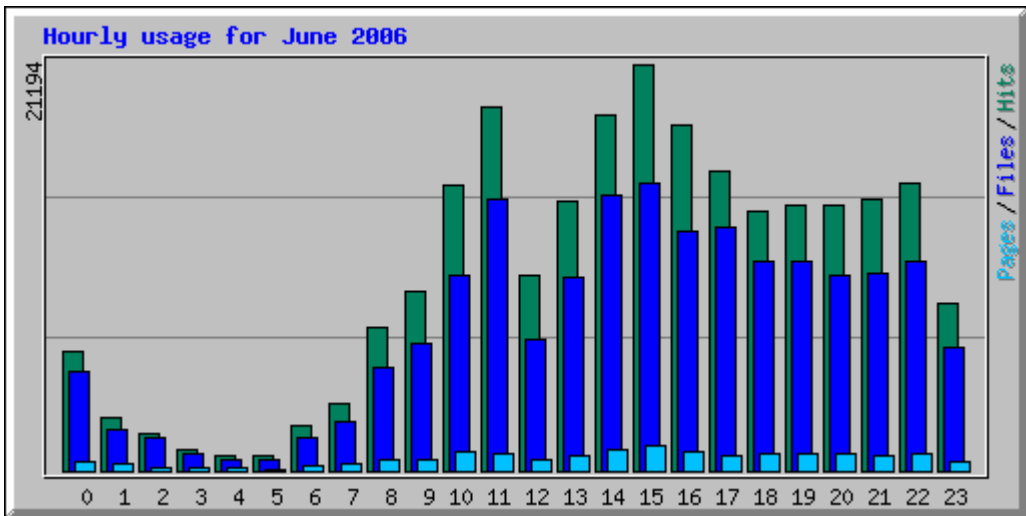

12	15397	6.25%	11675	6.39%	1076	7.03%	236	5.27%	258	13.89%	673157	4.19%
13	123	0.05%	102	0.06%	31	0.20%	13	0.29%	33	1.78%	19799	0.12%
14	10749	4.36%	6810	3.73%	599	3.91%	188	4.20%	213	11.46%	850146	5.30%
15	9550	3.87%	6676	3.65%	697	4.55%	182	4.06%	229	12.33%	784277	4.89%
16	6774	2.75%	5397	2.95%	477	3.11%	171	3.82%	284	15.29%	383349	2.39%
17	15738	6.38%	11491	6.29%	496	3.24%	201	4.49%	310	16.68%	384318	2.39%
18	12641	5.13%	8688	4.75%	559	3.65%	162	3.62%	263	14.16%	267671	1.67%
19	9885	4.01%	7220	3.95%	391	2.55%	142	3.17%	244	13.13%	380994	2.37%
20	11967	4.85%	8666	4.74%	652	4.26%	201	4.49%	318	17.12%	1718223	10.71%
21	13554	5.50%	10682	5.84%	758	4.95%	209	4.66%	201	10.82%	1688219	10.52%
22	5943	2.41%	4502	2.46%	414	2.70%	136	3.04%	224	12.06%	417537	2.60%
23	6525	2.65%	4520	2.47%	475	3.10%	175	3.91%	282	15.18%	628907	3.92%
24	353	0.14%	340	0.19%	15	0.10%	7	0.16%	40	2.15%	40966	0.26%
25	8317	3.37%	7318	4.00%	618	4.04%	97	2.16%	166	8.93%	245007	1.53%
26	4490	1.82%	3213	1.76%	302	1.97%	125	2.79%	185	9.96%	393355	2.45%
27	5466	2.22%	4415	2.42%	428	2.79%	155	3.46%	241	12.97%	898305	5.60%
28	5690	2.31%	3508	1.92%	447	2.92%	147	3.28%	228	12.27%	528373	3.29%
29	4921	2.00%	3126	1.71%	322	2.10%	100	2.23%	214	11.52%	210814	1.31%
30	4204	1.71%	3548	1.94%	323	2.11%	124	2.77%	220	11.84%	181139	1.13%

Hourly Statistics for June 2006												
Hour	Hits			Files			Pages			KBytes		
	Avg	Total		Avg	Total		Avg	Total		Avg	Total	
0	206	6205	2.52%	171	5145	2.81%	14	439	2.87%	9723	291685	1.82%
1	91	2741	1.11%	72	2173	1.19%	11	345	2.25%	6097	182919	1.14%