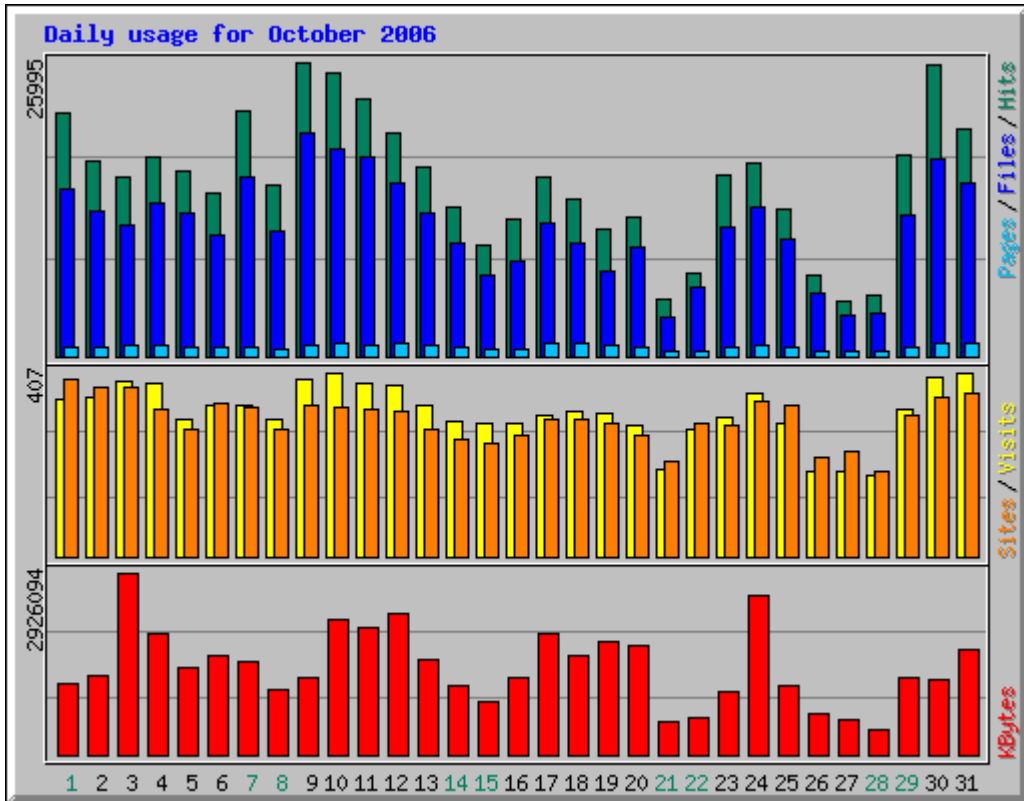

Code 401 - Unauthorized	191
Code 403 - Forbidden	21
Code 404 - Not Found	9457

Daily Statistics for October 2006												
Day	Hits		Files		Pages		Visits		Sites		KBytes	
1	21550	4.51%	14721	4.17%	815	3.08%	346	3.51%	391	14.02%	1137230	2.59%
2	17291	3.62%	12808	3.63%	872	3.30%	350	3.55%	375	13.45%	1277087	2.91%
3	15862	3.32%	11515	3.26%	959	3.63%	389	3.94%	376	13.49%	2926094	6.66%
4	17635	3.69%	13474	3.81%	917	3.47%	381	3.86%	327	11.73%	1940714	4.42%
5	16413	3.43%	12681	3.59%	880	3.33%	301	3.05%	281	10.08%	1408981	3.21%
6	14397	3.01%	10646	3.01%	762	2.88%	332	3.36%	339	12.16%	1605994	3.65%
7	21623	4.52%	15784	4.47%	868	3.29%	334	3.39%	330	11.84%	1492792	3.40%
8	15190	3.18%	11108	3.15%	706	2.67%	304	3.08%	280	10.04%	1045729	2.38%
9	25995	5.44%	19647	5.56%	1037	3.93%	393	3.98%	333	11.94%	1239911	2.82%
10	24979	5.23%	18294	5.18%	1201	4.55%	405	4.10%	329	11.80%	2157877	4.91%
11	22715	4.75%	17576	4.98%	1036	3.92%	383	3.88%	324	11.62%	2039440	4.64%