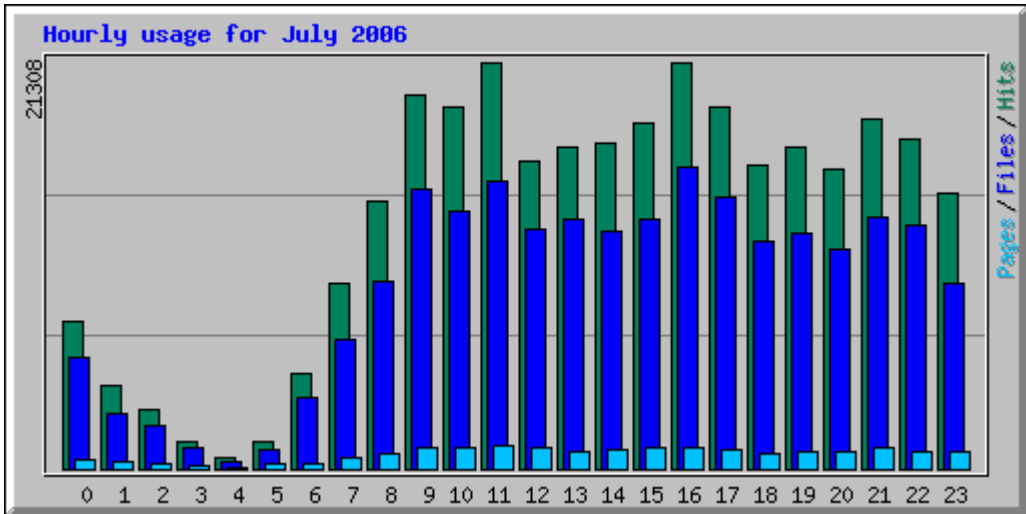

12	11026	3.51%	8542	3.72%	681	3.72%	249	4.23%	368	14.16%	591039	4.93%
13	6275	2.00%	4303	1.87%	414	2.26%	141	2.40%	269	10.35%	190248	1.59%
14	7613	2.43%	6022	2.62%	525	2.87%	180	3.06%	276	10.62%	401738	3.35%
15	8657	2.76%	6460	2.81%	581	3.18%	205	3.48%	294	11.32%	442469	3.69%
16	6024	1.92%	4185	1.82%	355	1.94%	140	2.38%	229	8.81%	207422	1.73%
17	5429	1.73%	3797	1.65%	391	2.14%	146	2.48%	279	10.74%	144559	1.21%
18	9957	3.17%	6886	3.00%	686	3.75%	215	3.65%	335	12.89%	1070253	8.93%
19	16926	5.39%	12641	5.50%	668	3.65%	212	3.60%	305	11.74%	447495	3.74%
20	17191	5.48%	12724	5.54%	813	4.44%	245	4.16%	311	11.97%	479086	4.00%
21	10175	3.24%	7750	3.37%	640	3.50%	189	3.21%	314	12.09%	327366	2.73%
22	9578	3.05%	6789	2.96%	688	3.76%	139	2.36%	212	8.16%	244686	2.04%
23	6828	2.18%	4429	1.93%	534	2.92%	169	2.87%	270	10.39%	174953	1.46%
24	14129	4.50%	10072	4.39%	1044	5.71%	282	4.79%	376	14.47%	258164	2.16%
25	13551	4.32%	9802	4.27%	733	4.01%	270	4.59%	399	15.36%	265757	2.22%
26	11276	3.59%	8269	3.60%	695	3.80%	258	4.38%	340	13.09%	552670	4.61%
27	12927	4.12%	10456	4.55%	735	4.02%	192	3.26%	302	11.62%	777865	6.49%
28	176	0.06%	114	0.05%	19	0.10%	6	0.10%	13	0.50%	1528	0.01%
29	9957	3.17%	6771	2.95%	595	3.25%	172	2.92%	291	11.20%	217265	1.81%
30	5889	1.88%	3707	1.61%	257	1.40%	114	1.94%	247	9.51%	102663	0.86%
31	12286	3.91%	8847	3.85%	729	3.98%	234	3.98%	339	13.05%	389707	3.25%

Hourly Statistics for July 2006												
Hour	Hits			Files		Pages		KBytes				
	Avg	Total	2.46%	Avg	Total	2.53%	Avg	Total	2.65%	Avg	Total	
0	248	7707	2.46%	187	5800	2.53%	15	485	2.65%	9667	299692	2.50%