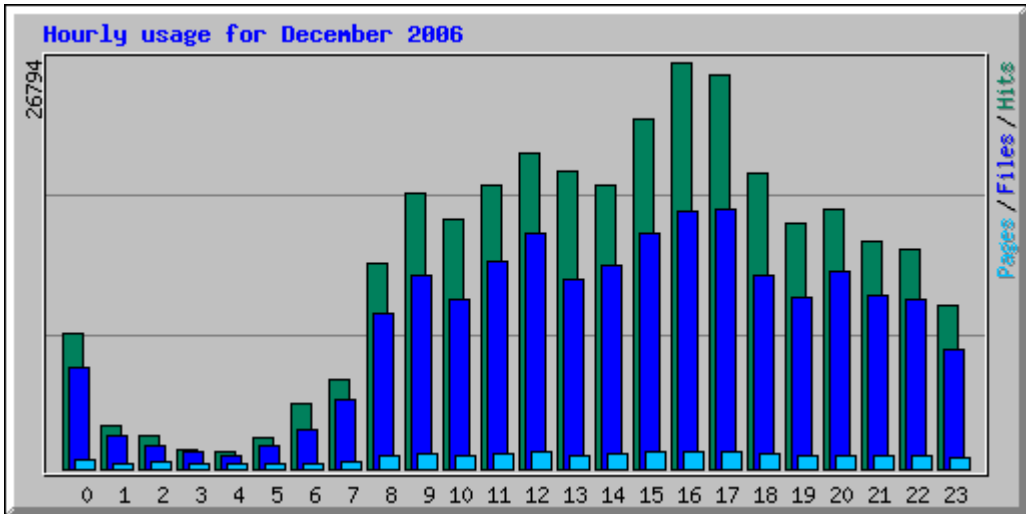

12	15736	4.87%	10746	4.74%	897	4.88%	300	3.85%	290	14.36%	1741554	5.51%
13	13628	4.22%	8105	3.57%	715	3.89%	315	4.04%	314	15.55%	1586263	5.02%
14	7375	2.28%	4887	2.15%	427	2.32%	229	2.94%	249	12.33%	912556	2.89%
15	7972	2.47%	5243	2.31%	557	3.03%	238	3.05%	203	10.05%	803048	2.54%
16	6865	2.12%	4989	2.20%	591	3.21%	249	3.19%	251	12.43%	626311	1.98%
17	6542	2.02%	4894	2.16%	432	2.35%	218	2.80%	191	9.46%	607611	1.92%
18	10339	3.20%	7723	3.40%	552	3.00%	266	3.41%	249	12.33%	1098339	3.47%
19	20965	6.49%	13702	6.04%	847	4.61%	336	4.31%	310	15.35%	2528423	8.00%
20	436	0.13%	316	0.14%	31	0.17%	28	0.36%	67	3.32%	26614	0.08%
21	10839	3.35%	7713	3.40%	705	3.83%	269	3.45%	282	13.97%	1313510	4.15%
22	11970	3.70%	8689	3.83%	669	3.64%	254	3.26%	275	13.62%	1191141	3.77%
23	7374	2.28%	5495	2.42%	558	3.03%	227	2.91%	249	12.33%	884700	2.80%
24	3047	0.94%	2547	1.12%	373	2.03%	190	2.44%	205	10.15%	159064	0.50%
25	2462	0.76%	1950	0.86%	235	1.28%	169	2.17%	147	7.28%	262253	0.83%
26	10493	3.25%	8378	3.69%	536	2.91%	286	3.67%	289	14.31%	1668097	5.28%
27	14024	4.34%	10615	4.68%	831	4.52%	289	3.71%	301	14.91%	2039666	6.45%
28	10417	3.22%	7608	3.35%	531	2.89%	238	3.05%	247	12.23%	1035927	3.28%
29	18287	5.66%	8706	3.84%	587	3.19%	196	2.51%	233	11.54%	594634	1.88%
30	9296	2.88%	7317	3.23%	477	2.59%	230	2.95%	201	9.96%	965068	3.05%
31	5146	1.59%	4112	1.81%	310	1.69%	185	2.37%	221	10.95%	413080	1.31%

Hourly Statistics for December 2006												
Hour	Hits			Files		Pages		KBytes				
	Avg	Total		Avg	Total	Avg	Total	Avg	Total			
0	289	8961	2.77%	216	6697	2.95%	21	659	3.58%	23777	737099	2.33%