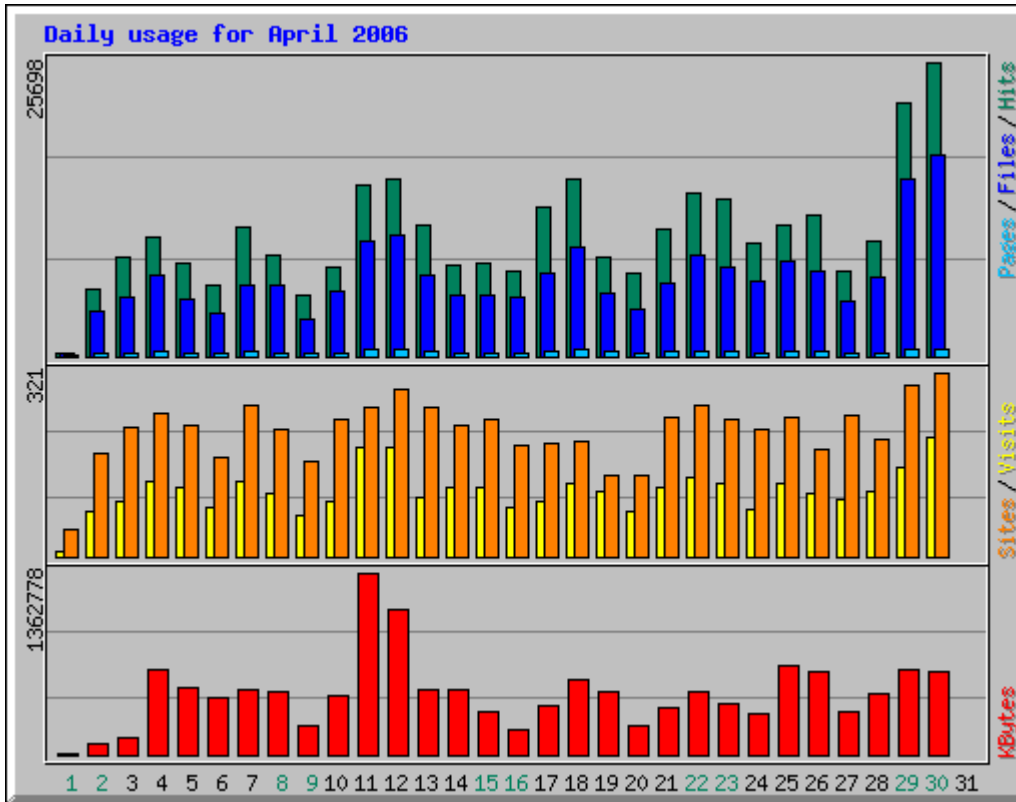

Daily Statistics for April 2006												
Day	Hits		Files		Pages		Visits		Sites		KBytes	
1	279	0.09%	256	0.12%	11	0.10%	7	0.20%	47	2.75%	5940	0.04%
2	5824	1.82%	3894	1.89%	233	2.11%	77	2.25%	178	10.40%	87969	0.64%
3	8656	2.70%	5153	2.50%	347	3.14%	95	2.77%	224	13.09%	127548	0.92%
4	10474	3.27%	7134	3.46%	399	3.61%	131	3.82%	251	14.67%	637422	4.62%
5	8134	2.54%	4992	2.42%	304	2.75%	121	3.53%	230	13.44%	507973	3.68%
6	6126	1.91%	3679	1.78%	264	2.39%	87	2.54%	171	9.99%	427705	3.10%
7	11276	3.52%	6180	3.00%	421	3.81%	132	3.85%	264	15.43%	488811	3.54%
8	8886	2.77%	6134	2.97%	315	2.85%	110	3.21%	220	12.86%	473143	3.43%
9	5280	1.65%	3248	1.57%	211	1.91%	71	2.07%	165	9.64%	224332	1.62%
10	7804	2.43%	5595	2.71%	307	2.78%	97	2.83%	238	13.91%	444344	3.22%
11	14917	4.65%	9978	4.84%	540	4.89%	189	5.51%	261	15.25%	1362778	9.87%
12	15389	4.80%	10602	5.14%	527	4.77%	190	5.54%	291	17.01%	1091362	7.90%
13	11442	3.57%	7156	3.47%	383	3.47%	104	3.03%	261	15.25%	482552	3.49%
14	7885	2.46%	5297	2.57%	301	2.72%	119	3.47%	229	13.38%	481721	3.49%