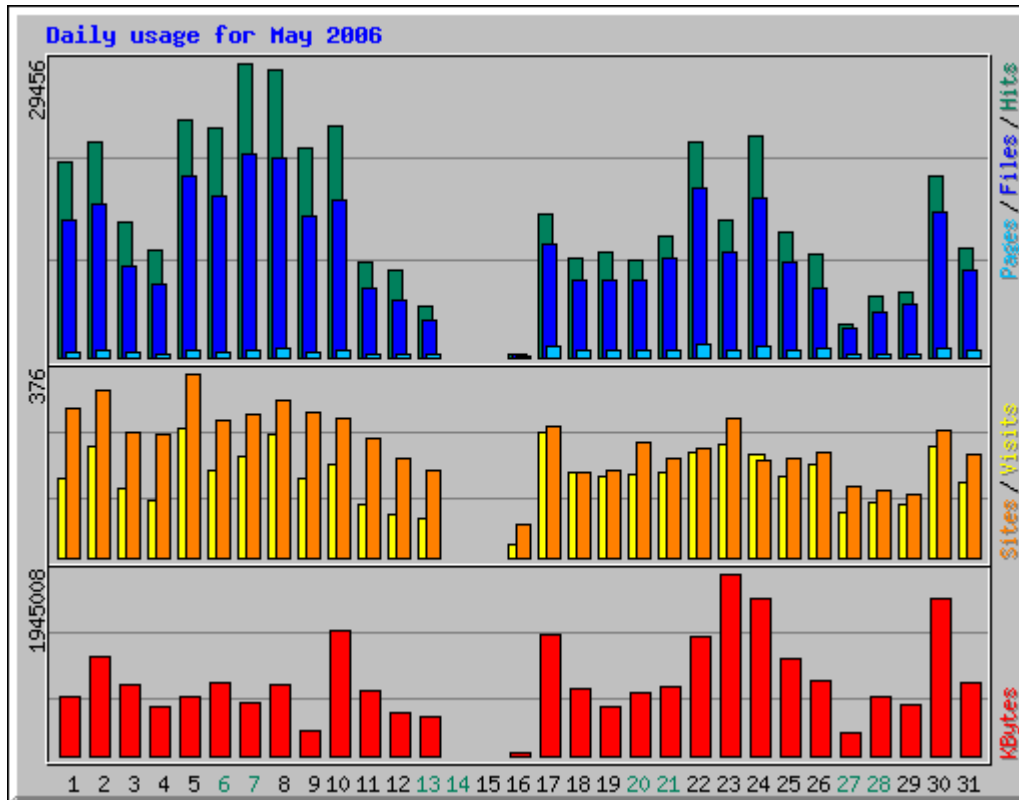

Code 304 - Not Modified	93432
Code 401 - Unauthorized	132
Code 403 - Forbidden	4
Code 404 - Not Found	18037
Code 405 - Method Not Allowed	2

Daily Statistics for May 2006												
Day	Hits		Files		Pages		Visits		Sites		KBytes	
1	19492	4.65%	13770	4.49%	566	3.15%	161	3.33%	305	14.91%	622146	2.65%
2	21505	5.13%	15411	5.02%	630	3.50%	228	4.72%	342	16.72%	1058644	4.51%
3	13428	3.20%	9194	3.00%	408	2.27%	143	2.96%	257	12.56%	762338	3.25%
4	10743	2.56%	7220	2.35%	361	2.01%	117	2.42%	251	12.27%	523539	2.23%
5	23687	5.65%	18155	5.92%	787	4.37%	263	5.45%	376	18.38%	620940	2.65%
6	23010	5.49%	16041	5.23%	592	3.29%	178	3.69%	280	13.69%	775958	3.31%
7	29456	7.02%	20366	6.64%	736	4.09%	208	4.31%	294	14.37%	563088	2.40%
8	28732	6.85%	20034	6.53%	834	4.63%	250	5.18%	320	15.64%	766662	3.27%
9	20874	4.98%	14196	4.63%	578	3.21%	160	3.31%	295	14.42%	275798	1.18%