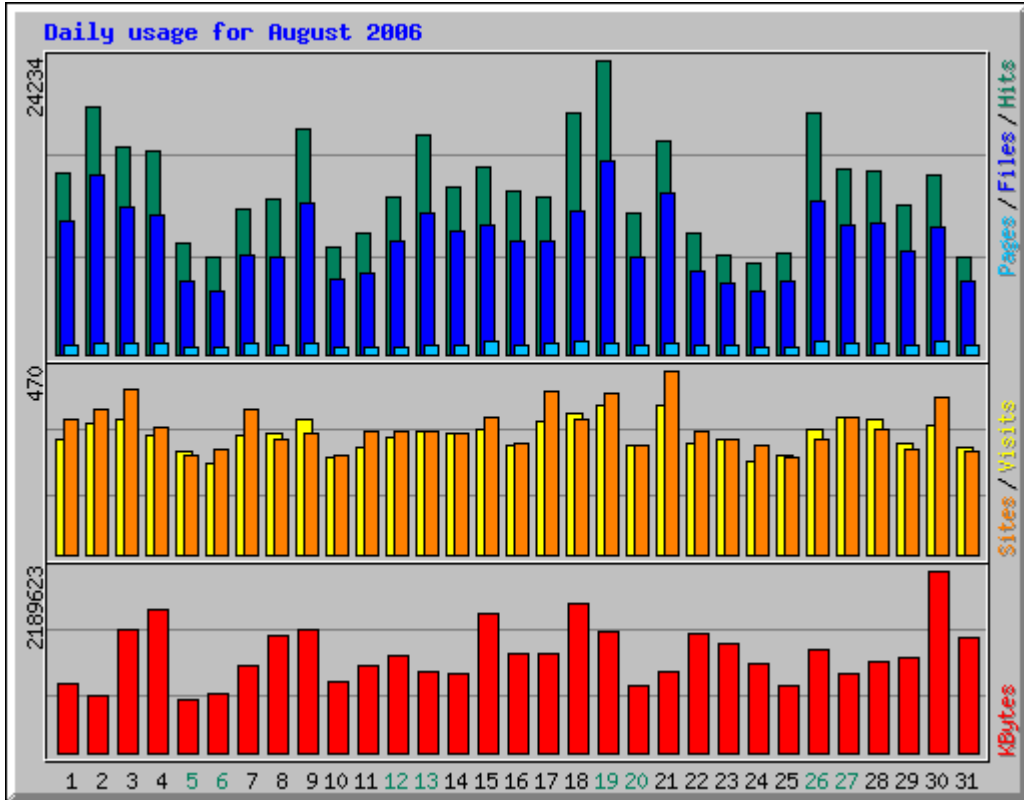

Code 403 - Forbidden	30
Code 404 - Not Found	26475

Daily Statistics for August 2006												
Day	Hits		Files		Pages		Visits		Sites		KBytes	
1	14847	3.48%	10915	3.71%	768	3.13%	294	3.11%	346	12.00%	827336	2.25%
2	20387	4.77%	14819	5.03%	967	3.94%	333	3.53%	370	12.83%	677000	1.84%
3	17047	3.99%	12181	4.14%	924	3.77%	344	3.64%	420	14.56%	1481153	4.03%
4	16663	3.90%	11527	3.92%	853	3.48%	302	3.20%	324	11.23%	1712707	4.66%
5	9088	2.13%	5974	2.03%	588	2.40%	265	2.81%	253	8.77%	640368	1.74%
6	7953	1.86%	5145	1.75%	539	2.20%	233	2.47%	268	9.29%	719790	1.96%
7	11894	2.79%	8198	2.79%	887	3.62%	304	3.22%	371	12.86%	1035364	2.82%
8	12796	3.00%	8016	2.72%	764	3.12%	307	3.25%	292	10.12%	1398683	3.81%
9	18604	4.36%	12384	4.21%	844	3.44%	345	3.65%	311	10.78%	1484808	4.04%
10	8802	2.06%	6215	2.11%	608	2.48%	246	2.60%	252	8.74%	864621	2.35%
11	9969	2.33%	6597	2.24%	654	2.67%	273	2.89%	316	10.96%	1040728	2.83%
12	13004	3.04%	9358	3.18%	653	2.66%	298	3.16%	312	10.82%	1167219	3.18%