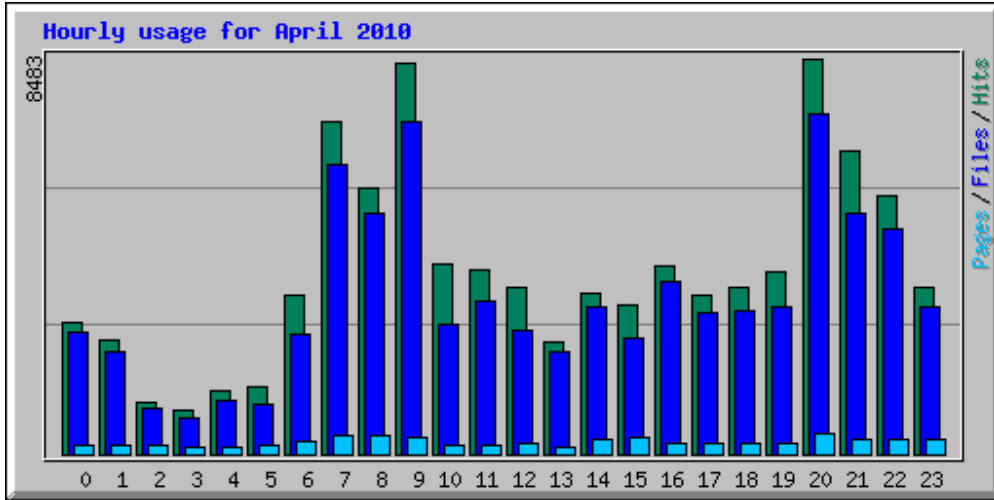

Hourly Statistics for April 2010

Hour	Hits		Files		Pages		KBytes		%			
	Avg	Total	Avg	Total	Avg	Total	Avg	Total				
0	281	2813	2.98%	262	2629	3.29%	17	178	2.91%	9972	99723	3.25%
1	244	2441	2.59%	217	2179	2.73%	18	183	2.99%	6749	67491	2.20%
2	109	1092	1.16%	96	965	1.21%	17	172	2.81%	2398	23978	0.78%
3	94	940	1.00%	78	787	0.99%	12	127	2.08%	4478	44779	1.46%
4	134	1344	1.42%	117	1170	1.47%	13	132	2.16%	7061	70608	2.30%
5	144	1446	1.53%	105	1050	1.32%	19	194	3.17%	4917	49172	1.60%
6	341	3412	3.62%	255	2551	3.20%	26	262	4.29%	10421	104212	3.40%
7	710	7105	7.53%	618	6187	7.75%	38	385	6.30%	12874	128741	4.20%
8	570	5708	6.05%	514	5148	6.45%	37	378	6.19%	12754	127543	4.16%
9	835	8358	8.86%	712	7120	8.92%	35	357	5.84%	22378	223779	7.30%
10	406	4064	4.31%	276	2767	3.47%	18	181	2.96%	7388	73879	2.41%
11	396	3967	4.21%	329	3296	4.13%	20	204	3.34%	9253	92531	3.02%
12	356	3562	3.78%	266	2660	3.33%	23	235	3.85%	12045	120448	3.93%
13	242	2421	2.57%	220	2202	2.76%	12	128	2.09%	12063	120627	3.93%
14	346	3462	3.67%	315	3153	3.95%	30	309	5.06%	10974	109739	3.58%
15	318	3180	3.37%	249	2494	3.13%	33	338	5.53%	14126	141262	4.61%
16	403	4030	4.27%	369	3691	4.63%	22	226	3.70%	11440	114398	3.73%
17	339	3398	3.60%	303	3038	3.81%	21	213	3.49%	11975	119753	3.91%
18	355	3555	3.77%	308	3088	3.87%	23	233	3.81%	13959	139589	4.55%
19	391	3916	4.15%	315	3157	3.96%	24	247	4.04%	20266	202662	6.61%
20	848	8483	8.99%	731	7311	9.16%	44	441	7.22%	27002	270018	8.81%
21	650	6507	6.90%	516	5162	6.47%	33	334	5.47%	30297	302967	9.88%
22	553	5531	5.86%	482	4828	6.05%	33	333	5.45%	20820	208202	6.79%