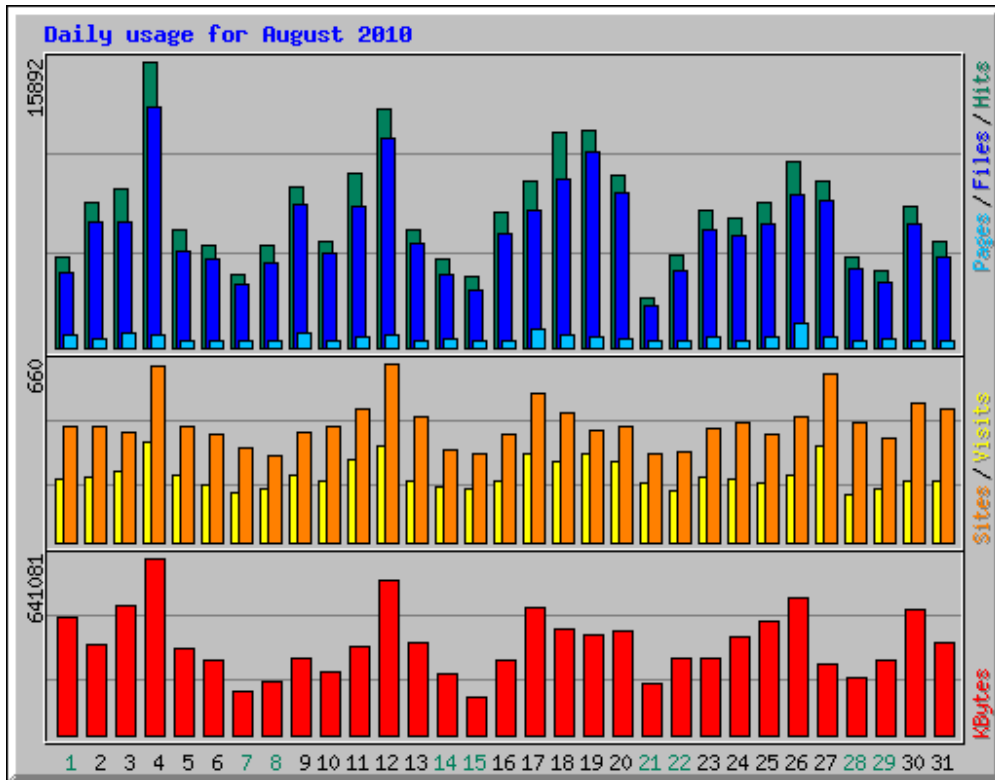

Code 403 - Forbidden	193
Code 404 - Not Found	8168
Code 405 - Method Not Allowed	36

Daily Statistics for August 2010												
Day	Hits		Files		Pages		Visits		Sites		KBytes	
1	5056	2.14%	4196	2.09%	746	4.37%	233	3.04%	427	8.44%	427842	4.16%
2	8008	3.39%	6932	3.45%	504	2.95%	240	3.13%	429	8.48%	330315	3.21%
3	8811	3.73%	6978	3.47%	841	4.92%	261	3.40%	406	8.03%	467000	4.54%
4	15892	6.72%	13346	6.64%	723	4.23%	369	4.81%	652	12.89%	641081	6.24%
5	6547	2.77%	5378	2.67%	418	2.45%	247	3.22%	430	8.50%	316330	3.08%
6	5624	2.38%	4881	2.43%	341	2.00%	215	2.80%	395	7.81%	268219	2.61%
7	4047	1.71%	3554	1.77%	333	1.95%	185	2.41%	349	6.90%	157009	1.53%
8	5649	2.39%	4675	2.33%	383	2.24%	198	2.58%	317	6.27%	194507	1.89%
9	8924	3.77%	7974	3.97%	790	4.63%	249	3.24%	407	8.05%	275322	2.68%
10	5893	2.49%	5196	2.58%	366	2.14%	229	2.98%	429	8.48%	230792	2.25%
11	9685	4.10%	7823	3.89%	621	3.64%	304	3.96%	488	9.65%	323828	3.15%