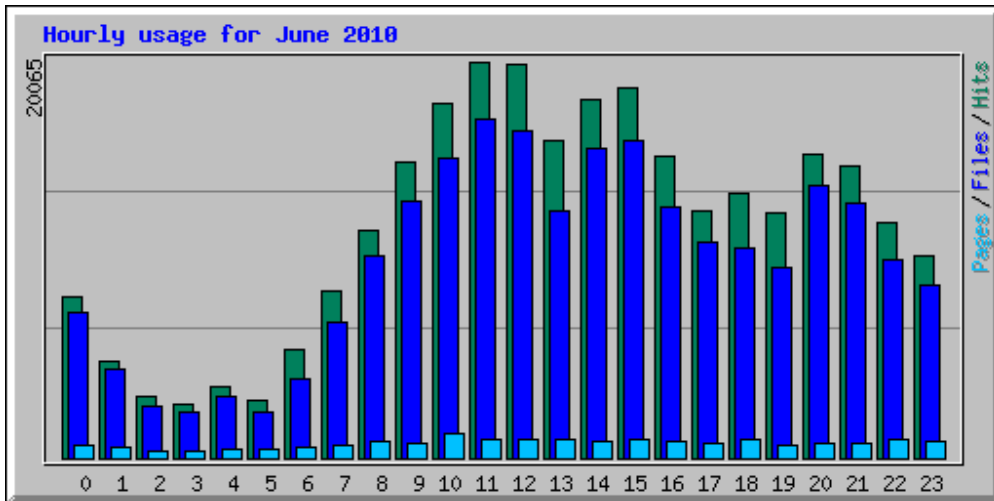

11	10824	3.83%	9630	4.03%	882	4.98%	424	5.48%	500	8.44%	421993	2.90%
12	8000	2.83%	7334	3.07%	556	3.14%	209	2.70%	459	7.75%	366158	2.51%
13	5744	2.03%	5107	2.14%	391	2.21%	180	2.33%	356	6.01%	405235	2.78%
14	9381	3.32%	7951	3.33%	965	5.45%	245	3.17%	439	7.41%	610725	4.19%
15	7571	2.68%	6746	2.83%	686	3.87%	215	2.78%	520	8.78%	411800	2.83%
16	12471	4.41%	9973	4.18%	671	3.79%	298	3.85%	561	9.47%	851353	5.84%
17	12454	4.41%	10481	4.39%	657	3.71%	302	3.91%	530	8.95%	540773	3.71%
18	7773	2.75%	6647	2.78%	620	3.50%	219	2.83%	374	6.32%	371094	2.55%
19	5201	1.84%	4087	1.71%	359	2.03%	213	2.75%	362	6.11%	301161	2.07%
20	4055	1.43%	3347	1.40%	482	2.72%	186	2.41%	358	6.05%	334055	2.29%
21	9541	3.38%	8484	3.55%	485	2.74%	231	2.99%	333	5.62%	453354	3.11%
22	8103	2.87%	7344	3.08%	449	2.53%	205	2.65%	396	6.69%	803171	5.51%
23	8200	2.90%	7004	2.93%	459	2.59%	268	3.47%	497	8.39%	437169	3.00%
24	12180	4.31%	9599	4.02%	627	3.54%	296	3.83%	574	9.69%	808936	5.55%
25	8530	3.02%	7269	3.04%	454	2.56%	237	3.06%	425	7.18%	369523	2.54%
26	6687	2.37%	6156	2.58%	610	3.44%	201	2.60%	471	7.95%	244662	1.68%
27	7048	2.49%	6301	2.64%	330	1.86%	168	2.17%	416	7.03%	201182	1.38%
28	6701	2.37%	6083	2.55%	369	2.08%	207	2.68%	427	7.21%	300976	2.07%
29	8071	2.86%	7190	3.01%	620	3.50%	237	3.06%	387	6.54%	357702	2.46%
30	9778	3.46%	7268	3.04%	662	3.74%	298	3.85%	584	9.86%	556242	3.82%

Hourly Statistics for June 2010

Hour	Hits		Files		Pages		KBytes					
	Avg	Total	Avg	Total	Avg	Total	Avg	Total				
0	273	8191	2.90%	245	7364	3.08%	20	615	3.47%	16384	491527	3.37%