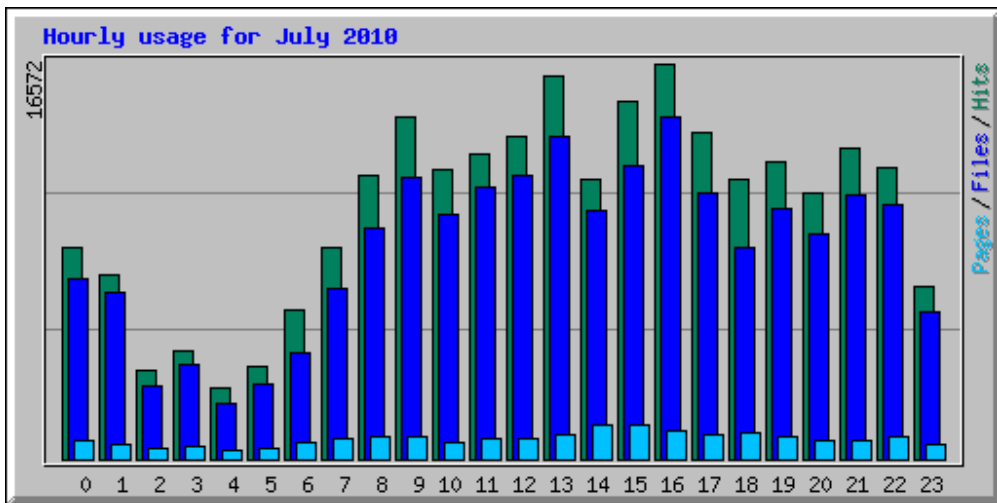

14	15269	6.06%	11636	5.49%	767	3.80%	339	3.83%	593	11.82%	501099	4.71%
15	11659	4.62%	9971	4.71%	704	3.49%	392	4.43%	550	10.97%	461802	4.34%
16	8280	3.28%	7320	3.45%	497	2.46%	259	2.93%	442	8.81%	388503	3.65%
17	6326	2.51%	4638	2.19%	522	2.59%	221	2.50%	362	7.22%	444714	4.18%
18	6354	2.52%	5392	2.54%	576	2.85%	316	3.57%	487	9.71%	295640	2.78%
19	7438	2.95%	6527	3.08%	481	2.38%	251	2.84%	340	6.78%	298685	2.81%
20	6618	2.62%	5784	2.73%	588	2.91%	246	2.78%	385	7.68%	482031	4.53%
21	10675	4.23%	8573	4.05%	722	3.58%	312	3.53%	520	10.37%	360468	3.39%
22	9771	3.88%	8071	3.81%	1024	5.07%	323	3.65%	488	9.73%	489381	4.60%
23	7805	3.10%	6853	3.23%	558	2.76%	244	2.76%	413	8.24%	237131	2.23%
24	5274	2.09%	4769	2.25%	343	1.70%	222	2.51%	433	8.63%	250874	2.36%
25	6470	2.57%	5668	2.67%	572	2.83%	286	3.23%	460	9.17%	299704	2.82%
26	5752	2.28%	4847	2.29%	503	2.49%	265	3.00%	456	9.09%	312441	2.94%
27	8883	3.52%	7570	3.57%	450	2.23%	273	3.09%	488	9.73%	357273	3.36%
28	11759	4.66%	8766	4.14%	631	3.13%	291	3.29%	501	9.99%	317078	2.98%
29	8045	3.19%	6271	2.96%	683	3.38%	371	4.19%	510	10.17%	379927	3.57%
30	6298	2.50%	5481	2.59%	923	4.57%	286	3.23%	421	8.39%	276565	2.60%
31	6750	2.68%	5868	2.77%	443	2.19%	231	2.61%	459	9.15%	272272	2.56%

Hourly Statistics for July 2010												
Hour	Hits			Files			Pages			KBytes		
	Avg	Total		Avg	Total		Avg	Total		Avg	Total	
0	285	8860	3.51%	243	7538	3.56%	24	746	3.70%	10305	319446	3.00%
1	248	7702	3.05%	225	6996	3.30%	19	603	2.99%	9302	288374	2.71%
2	120	3749	1.49%	98	3067	1.45%	15	472	2.34%	10939	339108	3.19%