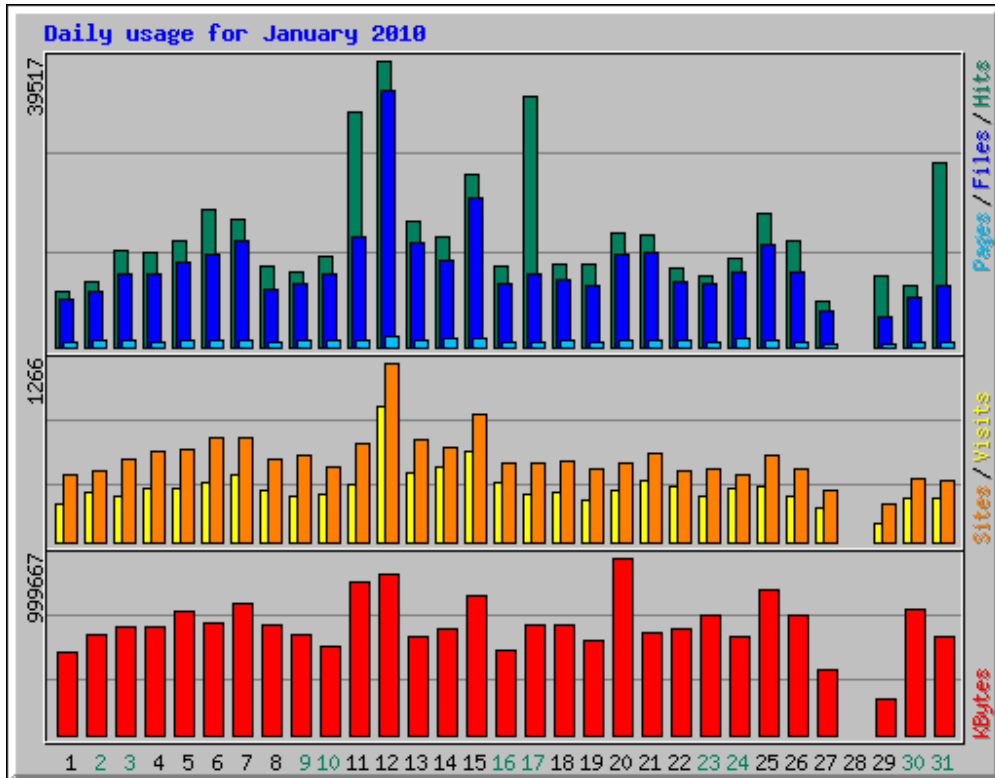

Code 302 - Found	1
Code 304 - Not Modified	120376
Code 401 - Unauthorized	3
Code 403 - Forbidden	282
Code 404 - Not Found	9575
Code 416 - Requested Range Not Satisfiable	17

Daily Statistics for January 2010												
Day	Hits		Files		Pages		Visits		Sites		KBytes	
1	7658	1.62%	6603	1.95%	558	2.19%	268	2.30%	481	6.12%	469479	2.51%
2	9078	1.92%	7761	2.30%	807	3.17%	347	2.98%	504	6.42%	570829	3.05%
3	13335	2.82%	10104	2.99%	958	3.77%	329	2.83%	587	7.47%	609191	3.25%
4	12949	2.74%	10063	2.98%	710	2.79%	379	3.26%	639	8.13%	605516	3.23%
5	14672	3.11%	11815	3.50%	948	3.73%	379	3.26%	656	8.35%	697945	3.73%
6	18907	4.00%	12640	3.74%	883	3.47%	420	3.61%	739	9.41%	635325	3.39%
7	17658	3.74%	14648	4.34%	1053	4.14%	470	4.04%	741	9.43%	736908	3.94%
8	11267	2.39%	7949	2.35%	658	2.59%	362	3.11%	585	7.45%	620430	3.31%