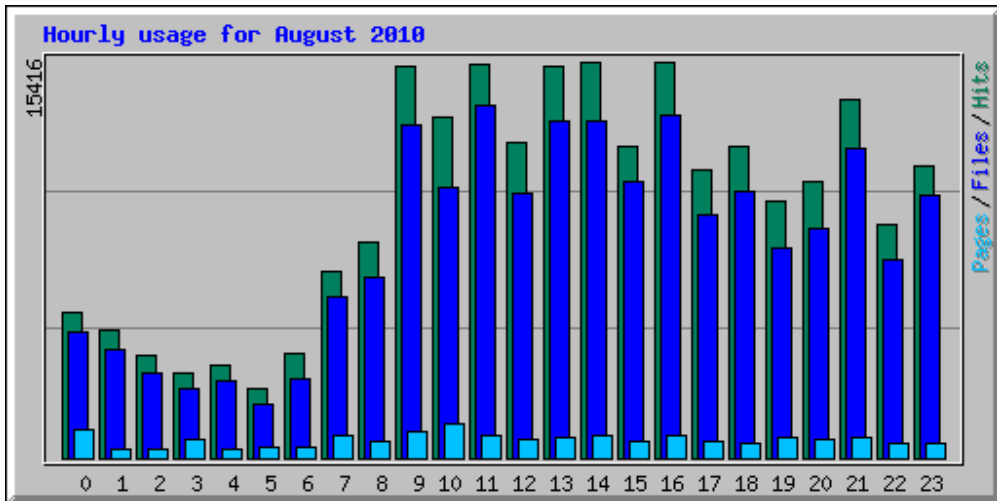

12	13269	5.61%	11631	5.79%	736	4.31%	358	4.67%	660	13.05%	561345	5.46%
13	6504	2.75%	5739	2.85%	423	2.48%	224	2.92%	466	9.21%	331831	3.23%
14	4907	2.08%	4041	2.01%	457	2.68%	201	2.62%	340	6.72%	223860	2.18%
15	3957	1.67%	3177	1.58%	384	2.25%	194	2.53%	327	6.46%	140330	1.37%
16	7463	3.16%	6367	3.17%	406	2.38%	225	2.93%	398	7.87%	271713	2.64%
17	9241	3.91%	7578	3.77%	976	5.72%	327	4.26%	547	10.81%	458862	4.46%
18	11903	5.03%	9364	4.66%	660	3.86%	297	3.87%	477	9.43%	383053	3.73%
19	12103	5.12%	10895	5.42%	551	3.23%	325	4.24%	416	8.22%	364665	3.55%
20	9588	4.05%	8631	4.29%	483	2.83%	298	3.88%	428	8.46%	374901	3.65%
21	2774	1.17%	2302	1.14%	364	2.13%	221	2.88%	329	6.50%	188820	1.84%
22	5113	2.16%	4308	2.14%	327	1.91%	187	2.44%	334	6.60%	276087	2.69%
23	7653	3.24%	6562	3.26%	571	3.34%	237	3.09%	422	8.34%	277953	2.70%
24	7145	3.02%	6164	3.07%	422	2.47%	234	3.05%	443	8.76%	357992	3.48%
25	8103	3.43%	6901	3.43%	630	3.69%	221	2.88%	400	7.91%	409982	3.99%
26	10370	4.39%	8479	4.22%	1343	7.86%	245	3.19%	466	9.21%	496152	4.83%
27	9220	3.90%	8154	4.06%	629	3.68%	352	4.59%	620	12.26%	256737	2.50%
28	5081	2.15%	4332	2.15%	326	1.91%	174	2.27%	442	8.74%	209422	2.04%
29	4250	1.80%	3661	1.82%	497	2.91%	195	2.54%	387	7.65%	272988	2.66%
30	7837	3.31%	6831	3.40%	421	2.47%	226	2.95%	516	10.20%	453096	4.41%
31	5843	2.47%	5000	2.49%	405	2.37%	228	2.97%	489	9.67%	335161	3.26%

Hourly Statistics for August 2010												
Hour	Hits			Files			Pages			KBytes		
	Avg	Total	2.39%	Avg	Total	2.42%	Avg	Total	6.52%	Avg	Total	3.48%
0	182	5650	2.39%	157	4871	2.42%	35	1113	6.52%	11543	357820	3.48%