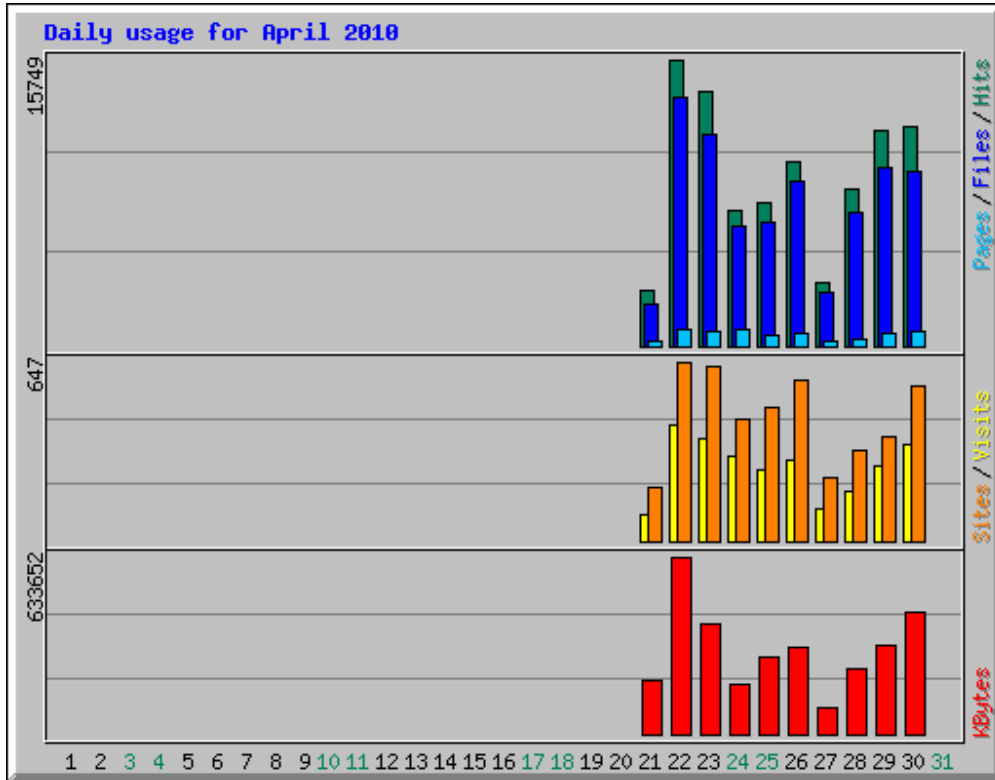

Code 403 - Forbidden	391
Code 404 - Not Found	3418

Daily Statistics for April 2010												
Day	Hits		Files		Pages		Visits		Sites		KBytes	
21	3042	3.23%	2293	2.87%	247	4.04%	96	3.64%	190	7.83%	191001	6.23%
22	15749	16.70%	13639	17.09%	911	14.91%	421	15.96%	647	26.65%	633652	20.67%
23	13939	14.78%	11658	14.61%	770	12.60%	367	13.91%	632	26.03%	395177	12.89%
24	7411	7.86%	6601	8.27%	879	14.38%	308	11.68%	440	18.12%	180470	5.89%
25	7903	8.38%	6775	8.49%	624	10.21%	256	9.70%	482	19.85%	274279	8.95%
26	10096	10.70%	9061	11.35%	692	11.32%	291	11.03%	583	24.01%	307221	10.02%
27	3532	3.74%	2930	3.67%	218	3.57%	114	4.32%	231	9.51%	97007	3.16%
28	8671	9.19%	7386	9.26%	362	5.92%	176	6.67%	328	13.51%	232035	7.57%
29	11872	12.59%	9853	12.35%	647	10.59%	268	10.16%	379	15.61%	317062	10.34%
30	12103	12.83%	9602	12.03%	761	12.45%	351	13.31%	560	23.06%	438054	14.29%