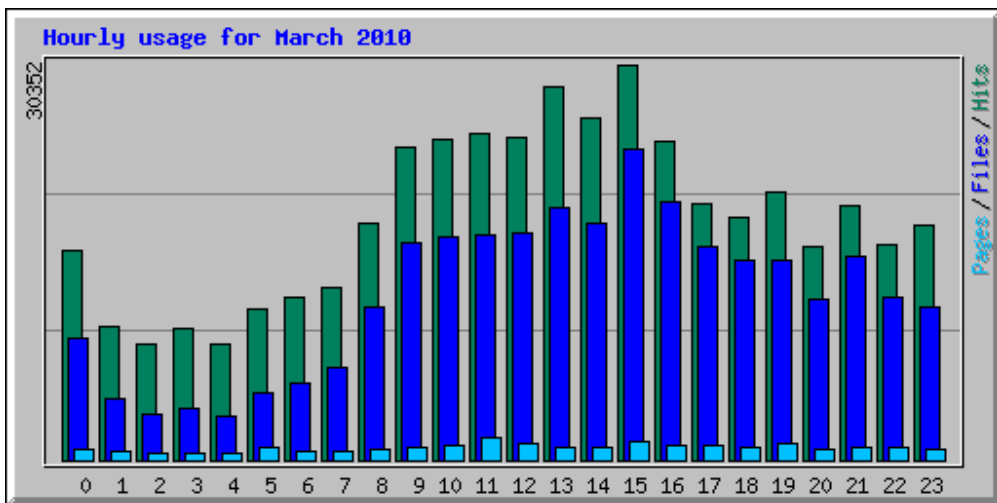

13	9495	2.13%	8504	2.80%	524	2.32%	288	2.87%	526	7.42%	576499	3.48%
14	9314	2.09%	7255	2.39%	432	1.92%	280	2.79%	387	5.46%	460411	2.78%
15	11732	2.63%	9071	2.99%	708	3.14%	363	3.62%	505	7.13%	586870	3.54%
16	10168	2.28%	8775	2.89%	597	2.65%	296	2.95%	452	6.38%	413246	2.49%
17	11672	2.61%	8803	2.90%	643	2.85%	327	3.26%	519	7.32%	420647	2.54%
18	16843	3.77%	14323	4.71%	1054	4.68%	393	3.92%	518	7.31%	600868	3.62%
19	10246	2.29%	8895	2.93%	647	2.87%	325	3.24%	454	6.41%	435432	2.63%
20	9928	2.22%	9103	3.00%	512	2.27%	266	2.65%	399	5.63%	437037	2.64%
21	8406	1.88%	7282	2.40%	487	2.16%	286	2.85%	460	6.49%	457323	2.76%
22	9819	2.20%	8678	2.86%	1165	5.17%	304	3.03%	479	6.76%	456532	2.75%
23	9606	2.15%	8051	2.65%	862	3.82%	328	3.27%	446	6.29%	297132	1.79%
24	17064	3.82%	13948	4.59%	1252	5.55%	430	4.29%	604	8.52%	622181	3.75%
25	15605	3.49%	12682	4.17%	933	4.14%	461	4.60%	630	8.89%	529613	3.19%
26	11353	2.54%	9189	3.02%	897	3.98%	361	3.60%	498	7.03%	396007	2.39%
27	15308	3.43%	7943	2.61%	560	2.48%	273	2.72%	482	6.80%	292664	1.77%
28	82149	18.39%	6917	2.28%	499	2.21%	265	2.64%	397	5.60%	434025	2.62%
29	11513	2.58%	9879	3.25%	690	3.06%	292	2.91%	502	7.08%	591715	3.57%
30	9889	2.21%	8586	2.83%	557	2.47%	256	2.55%	440	6.21%	674459	4.07%
31	12629	2.83%	9676	3.19%	1054	4.68%	380	3.79%	655	9.24%	547078	3.30%

Hourly Statistics for March 2010												
Hour	Hits			Files			Pages		KBytes			
	Avg	Total		Avg	Total		Avg	Total	Avg	Total		
0	517	16042	3.59%	301	9333	3.07%	24	762	3.38%	13724	425451	2.57%
1	332	10316	2.31%	150	4657	1.53%	22	682	3.03%	11615	360052	2.17%