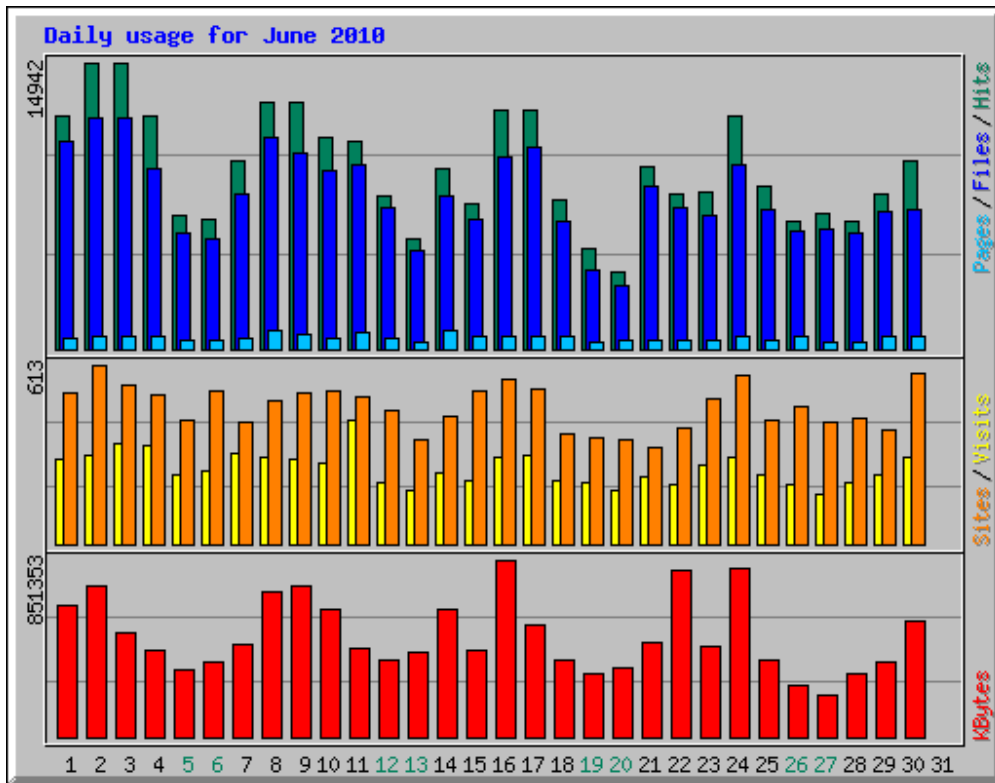

Code 304 - Not Modified	30569
Code 401 - Unauthorized	3
Code 403 - Forbidden	424
Code 404 - Not Found	9840

Daily Statistics for June 2010												
Day	Hits		Files		Pages		Visits		Sites		KBytes	
1	12178	4.31%	10795	4.52%	580	3.27%	287	3.71%	514	8.68%	629095	4.32%
2	14942	5.29%	12043	5.04%	634	3.58%	305	3.94%	613	10.35%	726610	4.99%
3	14868	5.26%	12088	5.06%	640	3.61%	340	4.40%	546	9.22%	500056	3.43%
4	12128	4.29%	9443	3.96%	695	3.92%	336	4.35%	507	8.56%	413206	2.84%
5	6939	2.45%	6027	2.52%	484	2.73%	234	3.03%	423	7.14%	320840	2.20%
6	6770	2.39%	5710	2.39%	470	2.65%	251	3.25%	522	8.82%	355767	2.44%
7	9768	3.46%	8083	3.39%	592	3.34%	310	4.01%	415	7.01%	444103	3.05%
8	12895	4.56%	11019	4.62%	919	5.19%	297	3.84%	490	8.28%	701125	4.81%
9	12852	4.55%	10170	4.26%	780	4.40%	293	3.79%	515	8.70%	722708	4.96%
10	11022	3.90%	9343	3.91%	586	3.31%	277	3.58%	526	8.88%	609029	4.18%