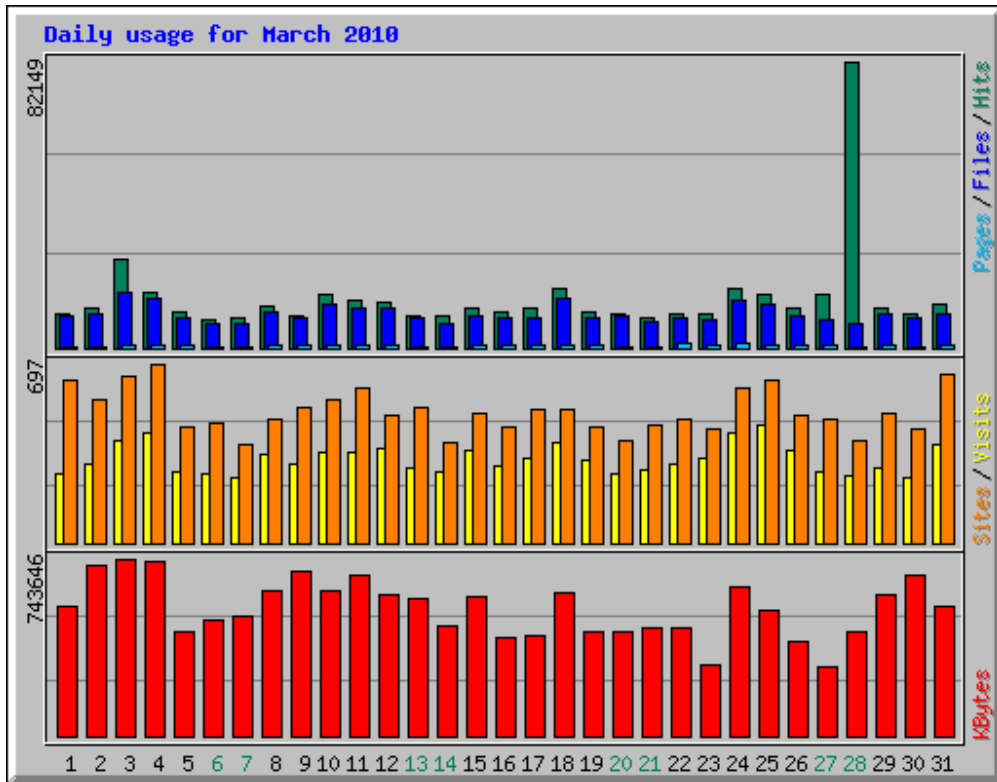

Code 404 - Not Found	10081
Code 405 - Method Not Allowed	5

Daily Statistics for March 2010												
Day	Hits		Files		Pages		Visits		Sites		KBytes	
1	10038	2.25%	9249	3.04%	471	2.09%	270	2.69%	631	8.90%	543278	3.28%
2	11623	2.60%	10030	3.30%	532	2.36%	310	3.09%	554	7.82%	717254	4.33%
3	25644	5.74%	15698	5.17%	814	3.61%	399	3.98%	650	9.17%	743646	4.49%
4	16091	3.60%	14193	4.67%	963	4.27%	426	4.25%	697	9.83%	731216	4.41%
5	10168	2.28%	8570	2.82%	739	3.28%	275	2.74%	448	6.32%	441066	2.66%
6	7916	1.77%	6922	2.28%	475	2.11%	272	2.71%	464	6.55%	485578	2.93%
7	8435	1.89%	7068	2.33%	532	2.36%	252	2.51%	381	5.38%	502623	3.03%
8	11871	2.66%	10508	3.46%	742	3.29%	343	3.42%	478	6.74%	610238	3.68%
9	9419	2.11%	8408	2.77%	930	4.13%	305	3.04%	524	7.39%	693604	4.18%
10	15577	3.49%	12441	4.10%	797	3.54%	351	3.50%	556	7.85%	609966	3.68%
11	13801	3.09%	11471	3.78%	815	3.62%	350	3.49%	605	8.54%	675686	4.08%
12	13373	2.99%	11677	3.84%	661	2.93%	364	3.63%	500	7.06%	596392	3.60%