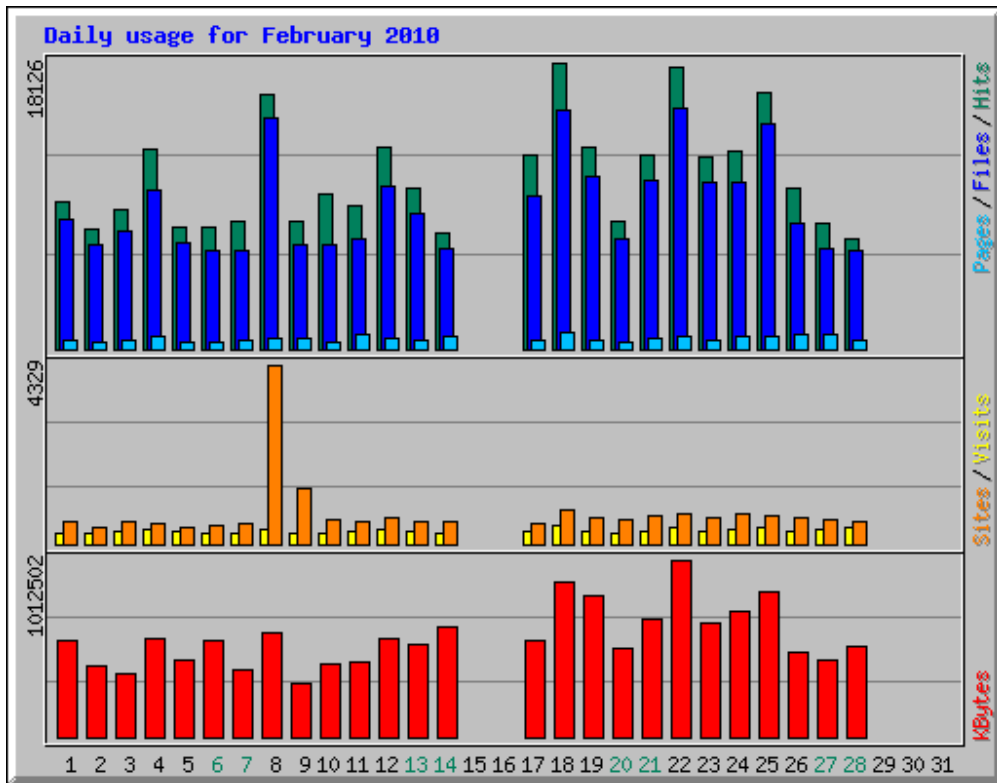

Code 403 - Forbidden	276
Code 404 - Not Found	6488
Code 405 - Method Not Allowed	9
Code 416 - Requested Range Not Satisfiable	10

Daily Statistics for February 2010												
Day	Hits		Files		Pages		Visits		Sites		KBytes	
1	9293	3.29%	8184	3.47%	580	3.38%	263	3.17%	534	4.96%	548343	3.72%
2	7624	2.70%	6641	2.82%	414	2.41%	248	2.99%	410	3.81%	405624	2.75%
3	8857	3.13%	7439	3.15%	516	3.01%	289	3.48%	547	5.08%	364754	2.47%
4	12652	4.48%	10094	4.28%	842	4.91%	345	4.15%	483	4.49%	557818	3.78%
5	7731	2.74%	6670	2.83%	485	2.83%	319	3.84%	409	3.80%	437128	2.96%
6	7673	2.72%	6197	2.63%	448	2.61%	242	2.91%	456	4.24%	545674	3.70%
7	8073	2.86%	6277	2.66%	496	2.89%	260	3.13%	476	4.42%	382736	2.60%
8	16111	5.70%	14627	6.20%	708	4.13%	356	4.29%	4329	40.21%	591660	4.01%
9	8037	2.84%	6597	2.80%	620	3.62%	264	3.18%	1356	12.60%	304138	2.06%
10	9766	3.46%	6620	2.81%	488	2.85%	262	3.15%	578	5.37%	415238	2.82%