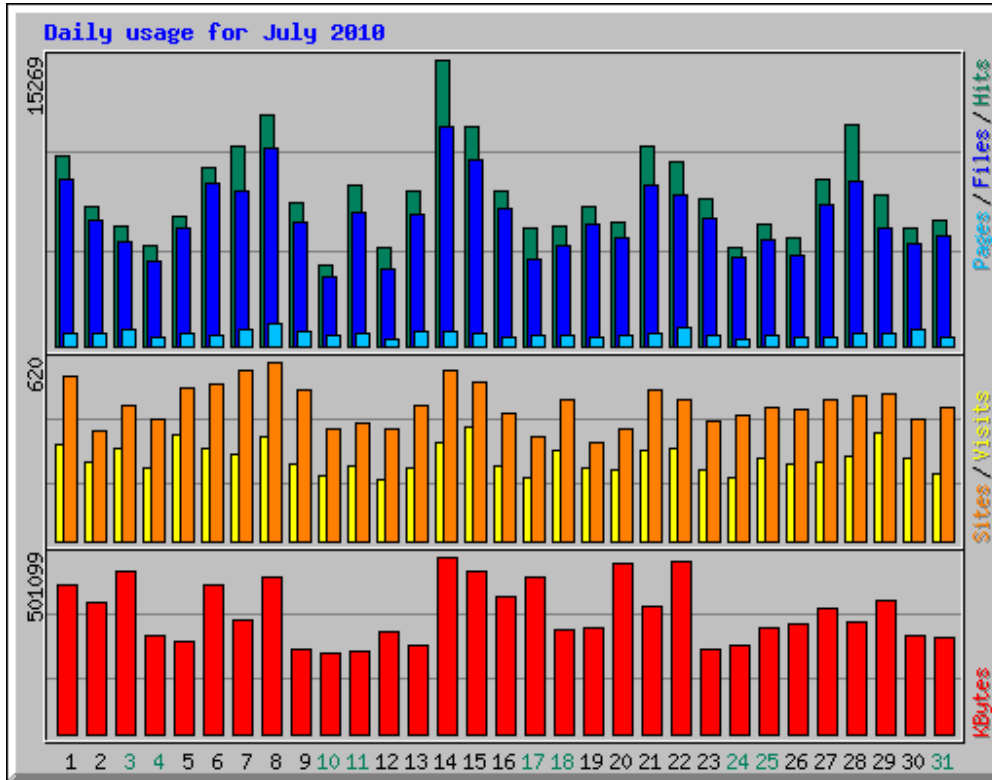

Daily Statistics for July 2010

Day	Hits	Files	Pages	Visits	Sites	KBytes
1	10076	8833	686	332	568	418874
2	7433	6649	694	274	383	371606
3	6381	5588	831	323	471	462432
4	5343	4479	461	251	418	275933
5	6946	6281	657	368	529	259013
6	9522	8701	570	323	540	418553
7	10675	8280	903	303	591	321966
8	12307	10566	1186	359	620	442992
9	7646	6571	791	268	523	238469
10	4346	3720	542	224	385	230410
11	8602	7135	683	260	409	235631
12	5215	4085	368	209	388	288729
13	8218	7018	829	254	469	252857