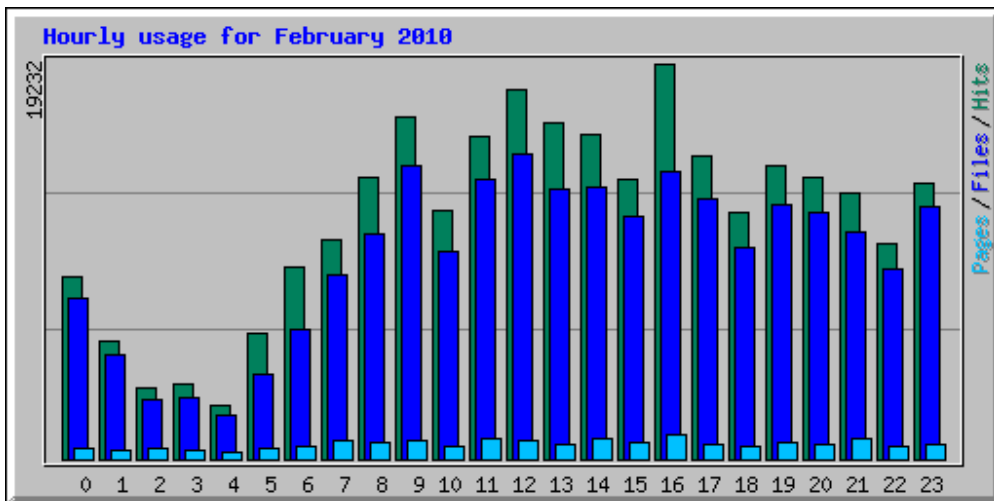

11	9043	3.20%	6913	2.93%	878	5.12%	314	3.78%	529	4.91%	423994	2.87%
12	12789	4.53%	10265	4.35%	685	4.00%	369	4.44%	658	6.11%	562767	3.82%
13	10233	3.62%	8543	3.62%	532	3.10%	320	3.85%	549	5.10%	524670	3.56%
14	7334	2.60%	6323	2.68%	752	4.39%	269	3.24%	540	5.02%	626742	4.25%
15	0	0.00%	0	0.00%	0	0.00%	0	0.00%	0	0.00%	0	0.00%
16	0	0.00%	0	0.00%	0	0.00%	0	0.00%	0	0.00%	0	0.00%
17	12231	4.33%	9658	4.09%	574	3.35%	296	3.56%	501	4.65%	553017	3.75%
18	18126	6.41%	15150	6.42%	1050	6.12%	468	5.63%	822	7.64%	880259	5.97%
19	12814	4.53%	10962	4.65%	595	3.47%	304	3.66%	644	5.98%	806278	5.47%
20	8047	2.85%	7023	2.98%	417	2.43%	258	3.11%	586	5.44%	501370	3.40%
21	12296	4.35%	10694	4.53%	712	4.15%	323	3.89%	698	6.48%	674944	4.58%
22	17826	6.31%	15285	6.48%	779	4.54%	420	5.06%	743	6.90%	1012502	6.87%
23	12193	4.31%	10548	4.47%	539	3.14%	311	3.74%	637	5.92%	648992	4.40%
24	12575	4.45%	10487	4.45%	840	4.90%	370	4.45%	711	6.60%	715058	4.85%
25	16175	5.72%	14248	6.04%	803	4.68%	393	4.73%	697	6.47%	829853	5.63%
26	10200	3.61%	7909	3.35%	876	5.11%	320	3.85%	627	5.82%	484216	3.28%
27	7968	2.82%	6357	2.70%	932	5.44%	360	4.33%	580	5.39%	436306	2.96%
28	6938	2.46%	6166	2.61%	585	3.41%	386	4.65%	563	5.23%	514149	3.49%

Hourly Statistics for February 2010

Hour	Hits		Files		Pages		KBytes					
	Avg	Total	Avg	Total	Avg	Total	Avg	Total				
0	317	8898	3.15%	277	7771	3.29%	17	498	2.90%	18978	531385	3.60%
1	204	5737	2.03%	179	5039	2.14%	15	443	2.58%	12775	357713	2.43%
2	122	3420	1.21%	103	2903	1.23%	17	482	2.81%	7858	220023	1.49%