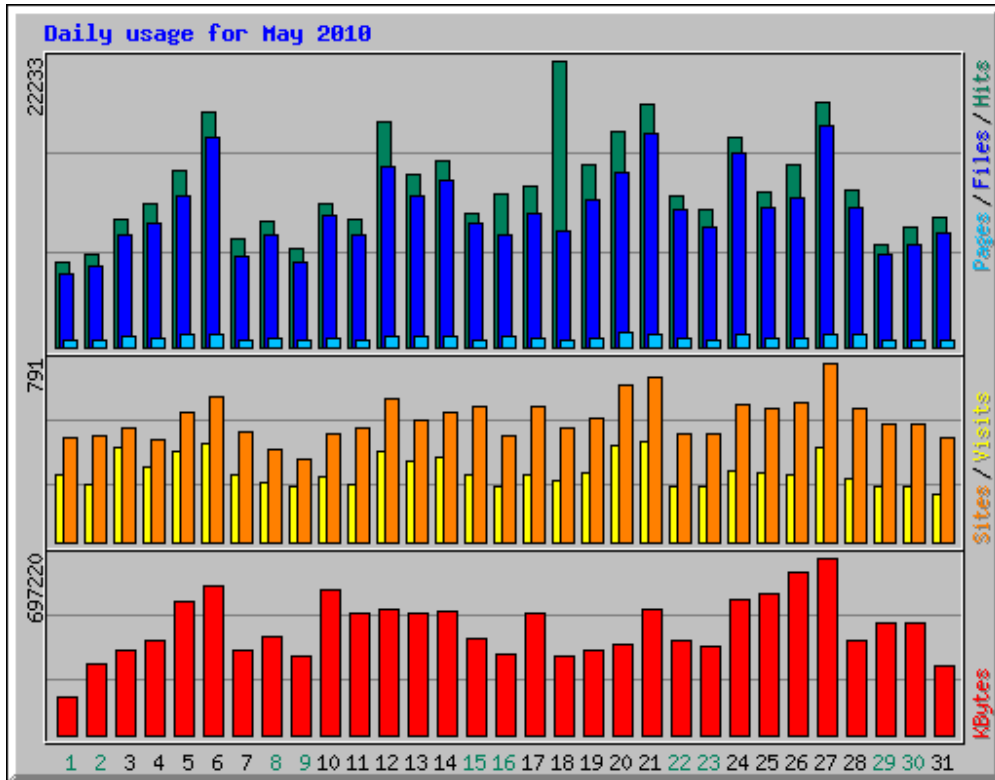

Code 304 - Not Modified	44869
Code 401 - Unauthorized	3
Code 403 - Forbidden	776
Code 404 - Not Found	13320
Code 405 - Method Not Allowed	22

Daily Statistics for May 2010												
Day	Hits		Files		Pages		Visits		Sites		KBytes	
1	6534	1.68%	5643	1.72%	549	2.46%	298	3.10%	460	6.94%	146139	1.11%
2	7135	1.84%	6339	1.94%	466	2.09%	250	2.60%	472	7.12%	278576	2.12%
3	9967	2.56%	8709	2.66%	903	4.05%	416	4.33%	504	7.60%	331779	2.53%
4	11119	2.86%	9604	2.94%	638	2.86%	330	3.43%	455	6.86%	369521	2.82%
5	13697	3.52%	11746	3.59%	980	4.39%	397	4.13%	569	8.58%	524325	4.00%
6	18218	4.69%	16280	4.98%	940	4.21%	434	4.51%	637	9.60%	582556	4.44%
7	8320	2.14%	6999	2.14%	536	2.40%	294	3.06%	484	7.30%	334258	2.55%
8	9757	2.51%	8677	2.65%	646	2.90%	259	2.69%	405	6.11%	386052	2.94%
9	7579	1.95%	6613	2.02%	538	2.41%	248	2.58%	368	5.55%	307575	2.34%